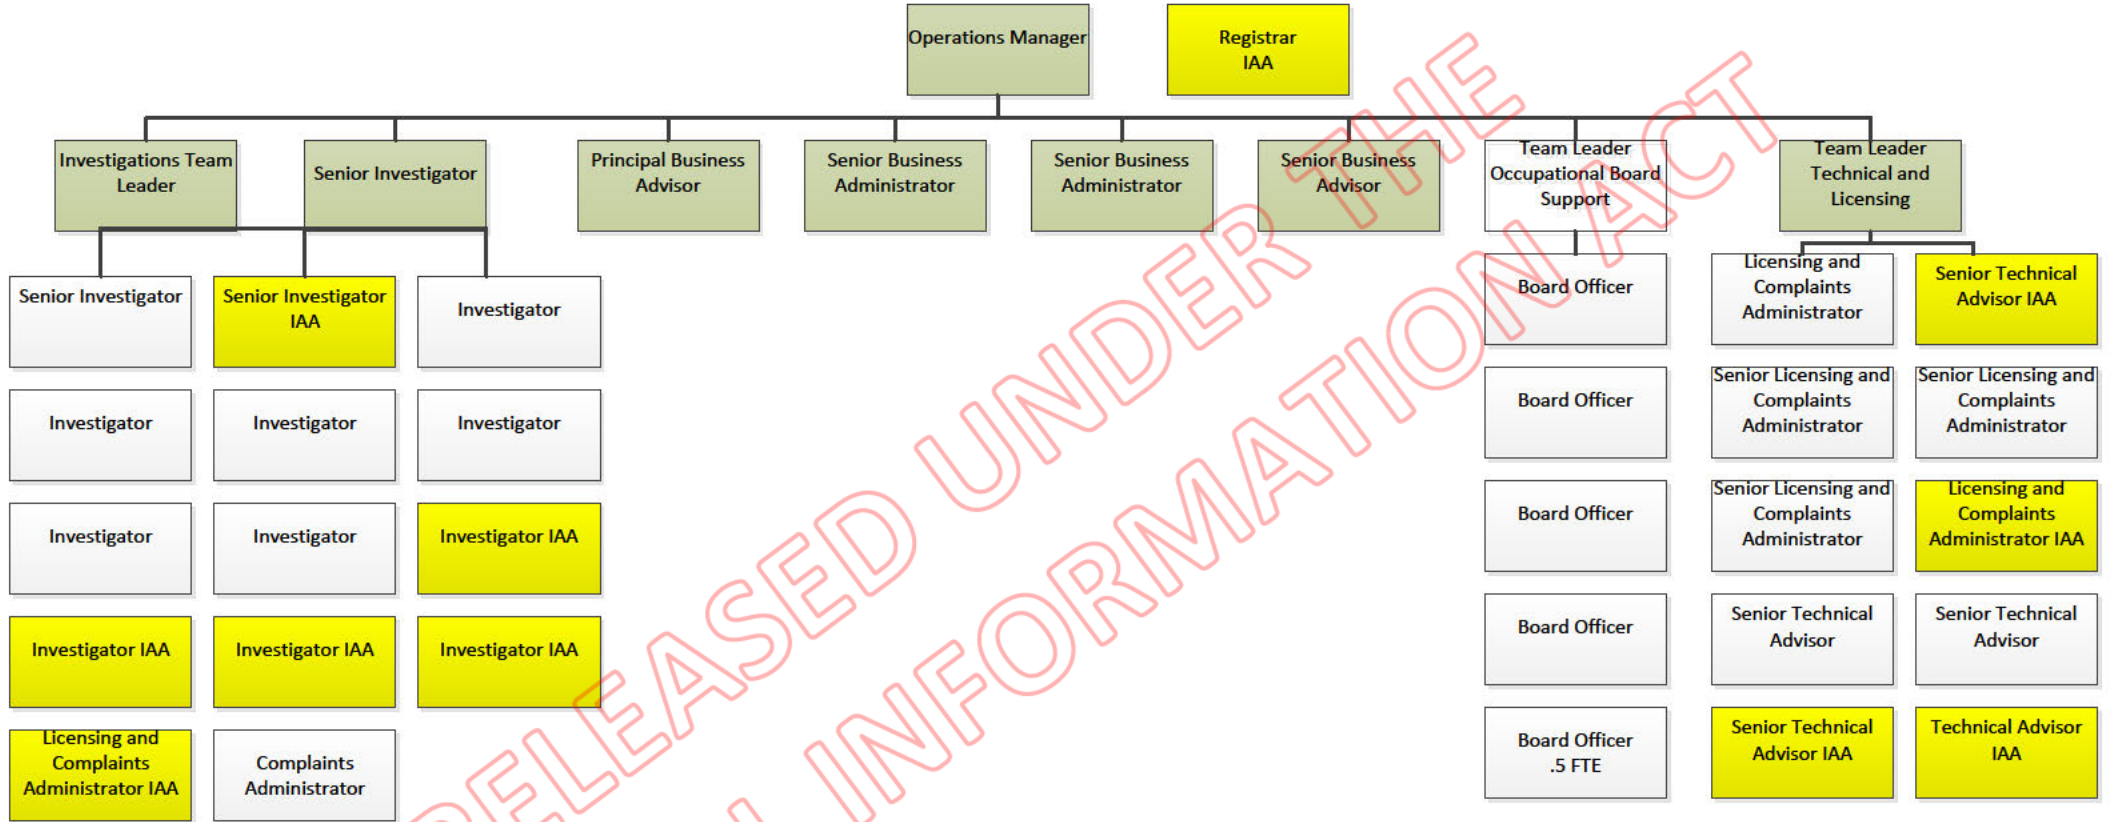

Occupational Licensing Team

Occupational Licensing run a shared resource model across three regulatory regimes:

- Immigrations Advisors Authority (IAA)
- Electrical Worker Licensing (EW)
- Licence Building Practitioners (LBP)

The positions in green are shared resources across the three regimes and the yellow positions are IAA specific.