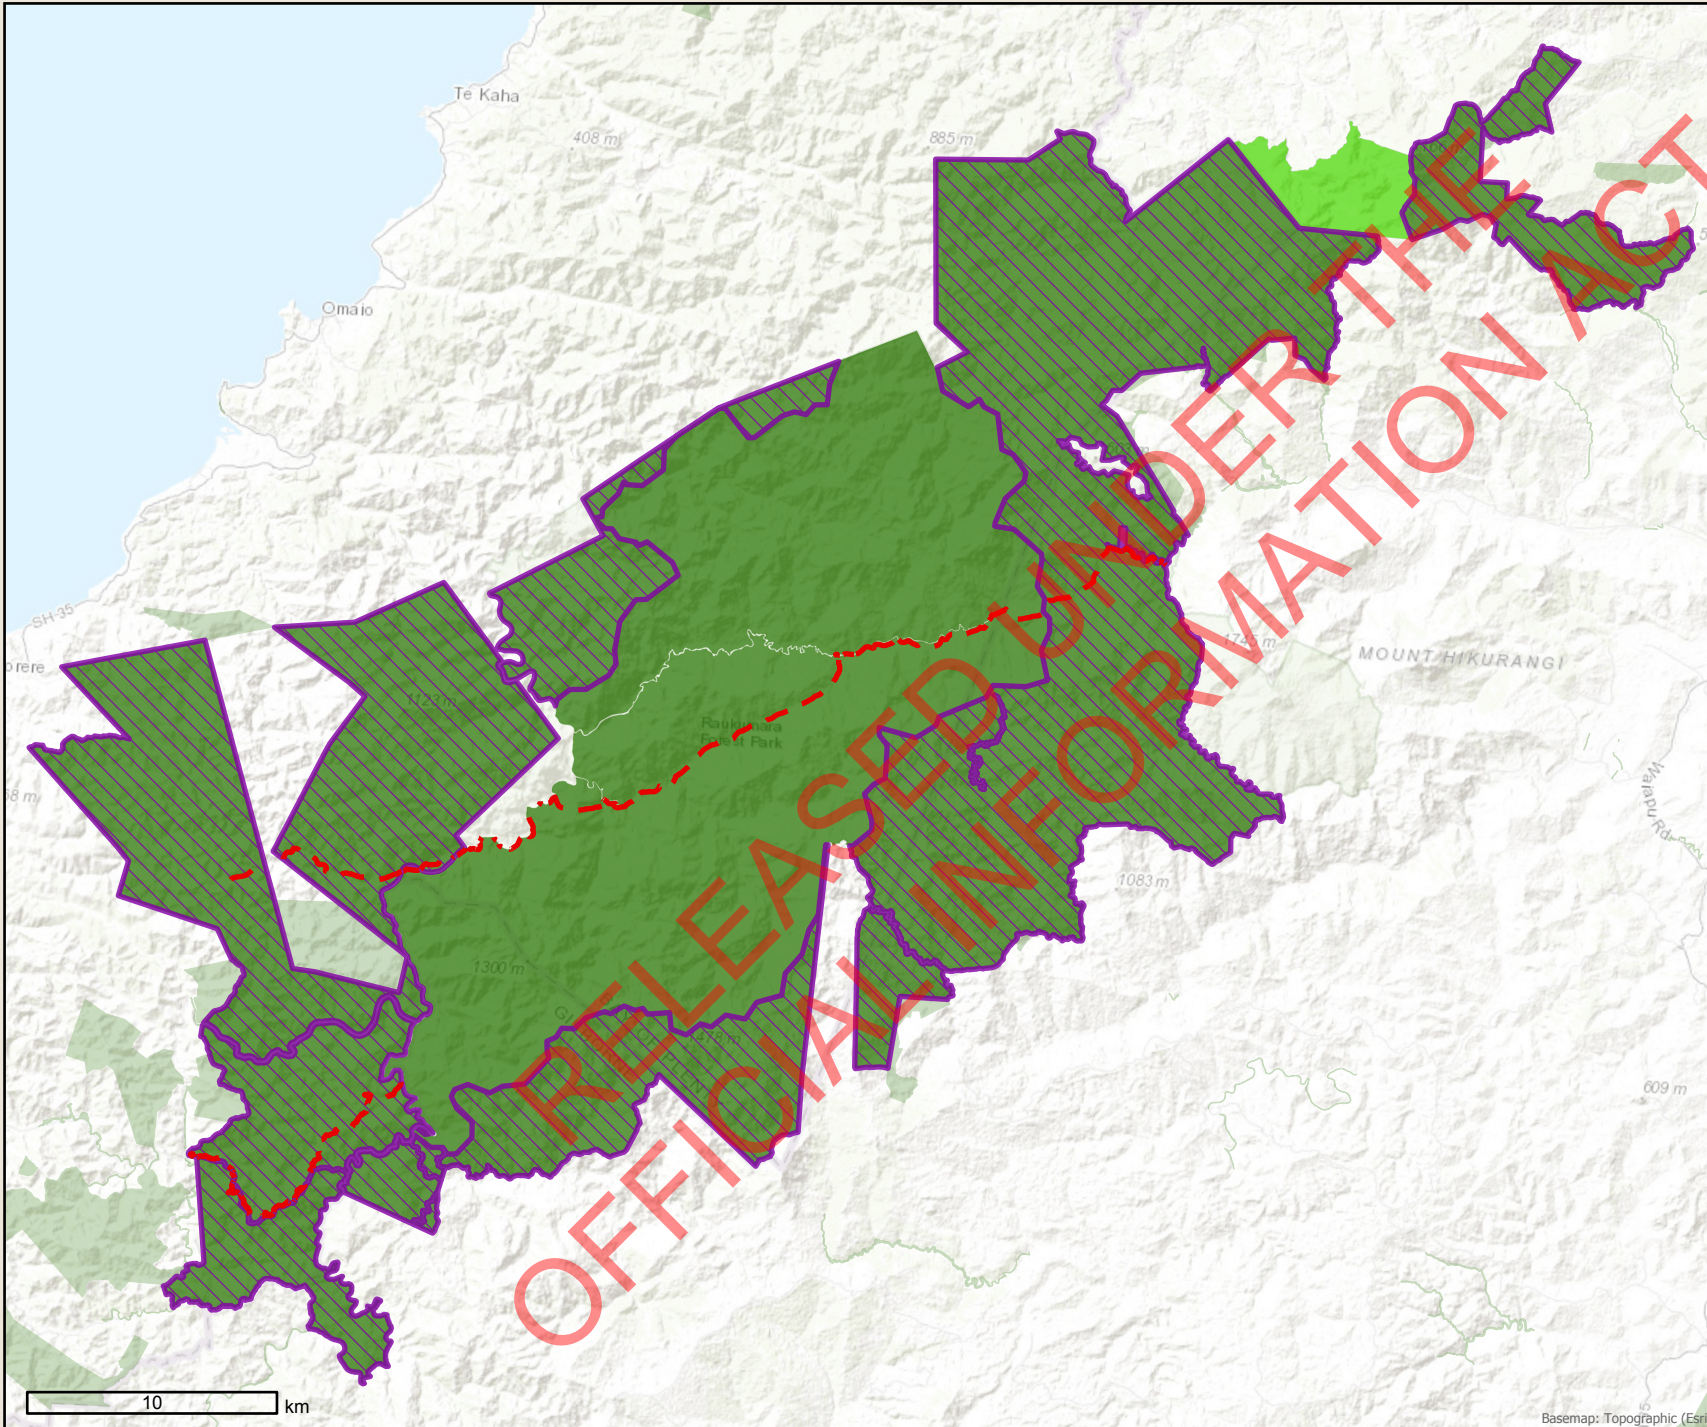

Raukumara Conservation Park and Raukumara Conservation Area

Active permission

-  Track or road
-  Designated Aircraft Sites

Public conservation land

-  Raukumara Conservation Park
-  Raukumara Conservation Area
-  Other public conservation land area

NZGD 2000 New Zealand Transverse Mercator
 Not for publication nor navigation
 Crown Copyright Reserved
 1:302,807
 4/03/2019
 DOC, Geospatial Services
 Map 1 of 2

Department of
 Conservation
Te Papa Atawhai

New Zealand Government