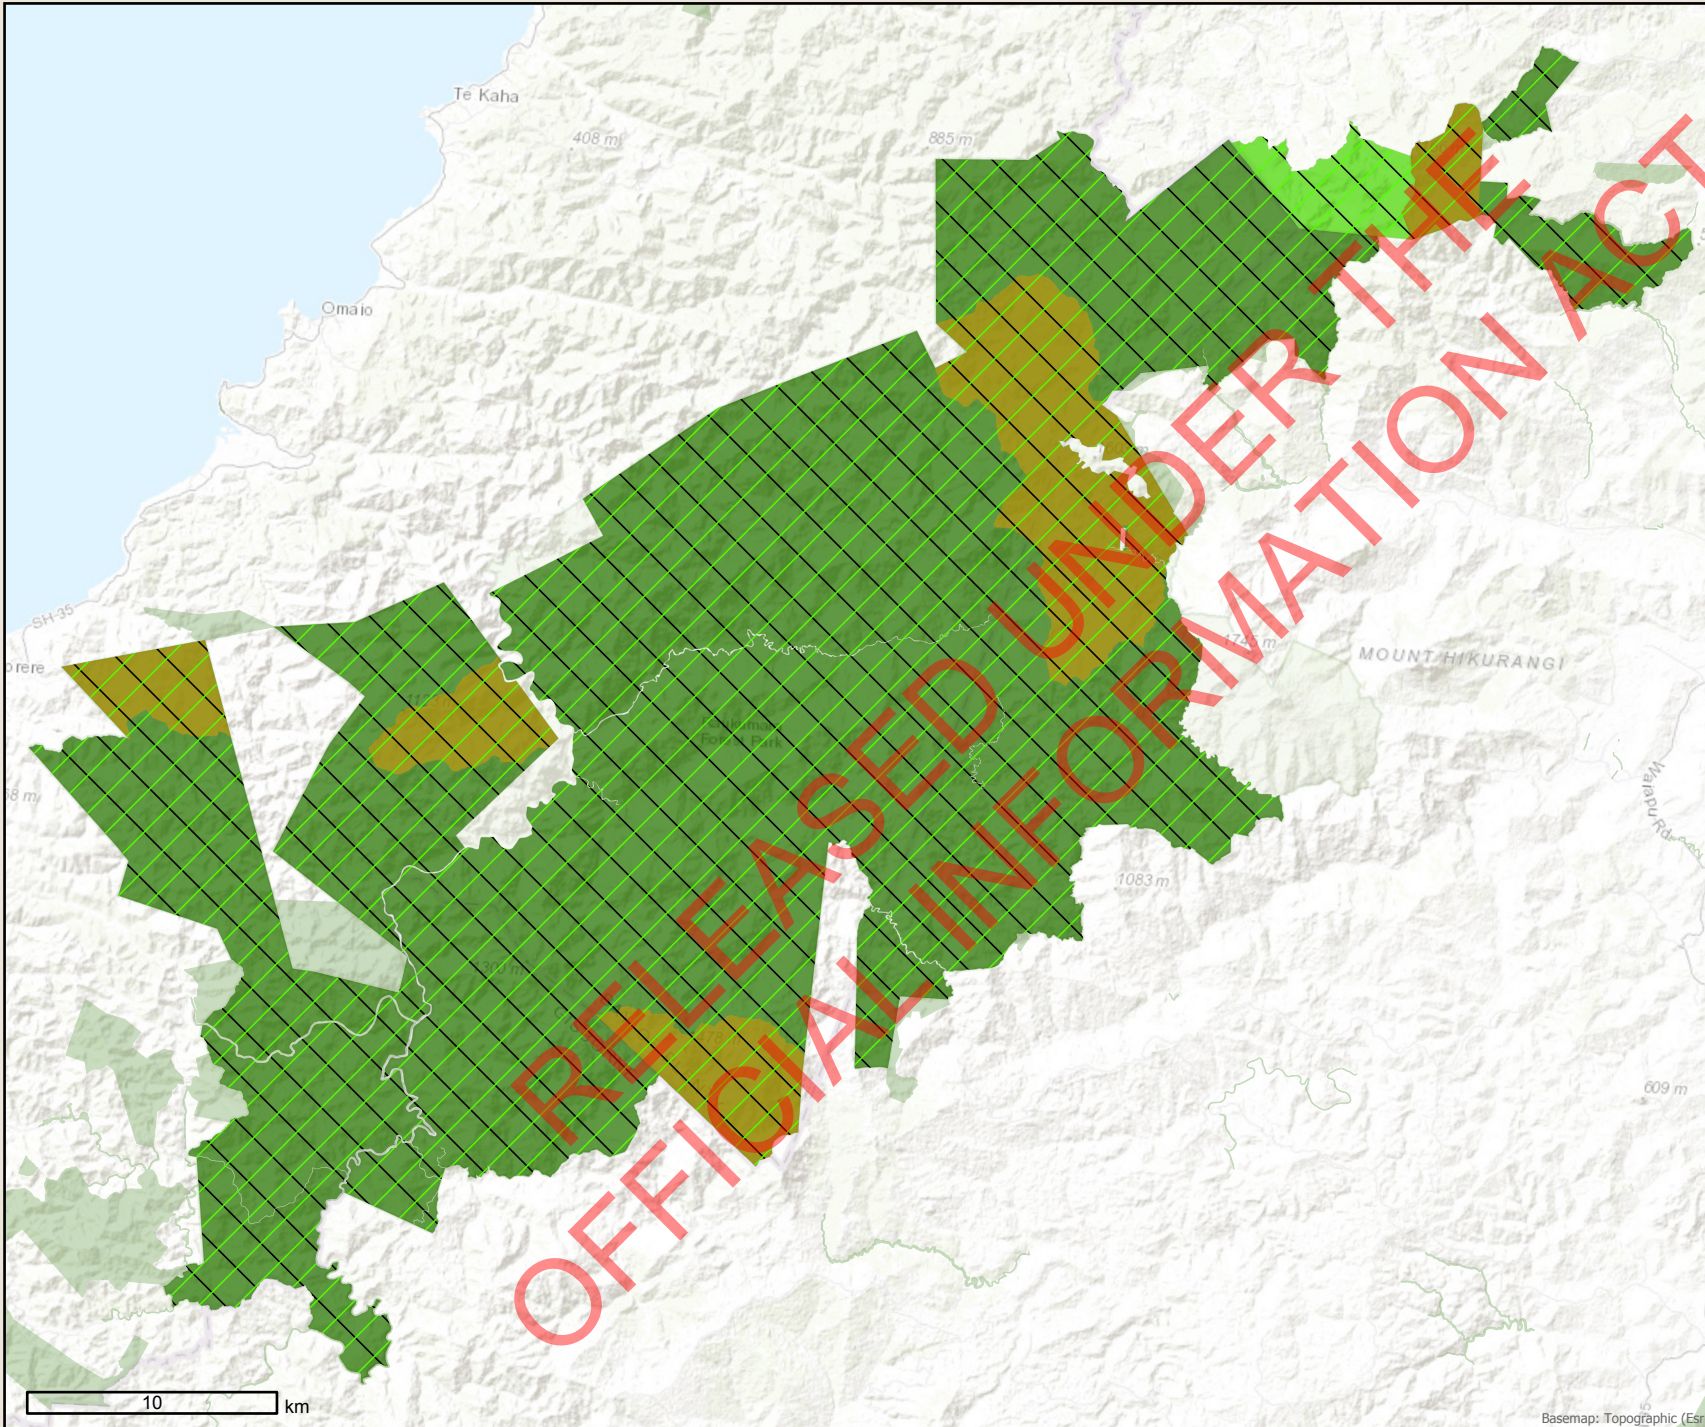

Raukumara Conservation Park and Raukumara Conservation Area

Active permission

- WARO permitted
- On whole of public conservation area
- Other conservation land

Public conservation land

- Raukumara Conservation Park
- Raukumara Conservation Area
- Other public conservation land area

NZGD 2000 New Zealand Transverse Mercator
Not for publication nor navigation
Crown Copyright Reserved
1:302,807
27/02/2019
DOC, Geospatial Services
Map 2 of 2

Department of
Conservation
Te Papa Atawhai

New Zealand Government