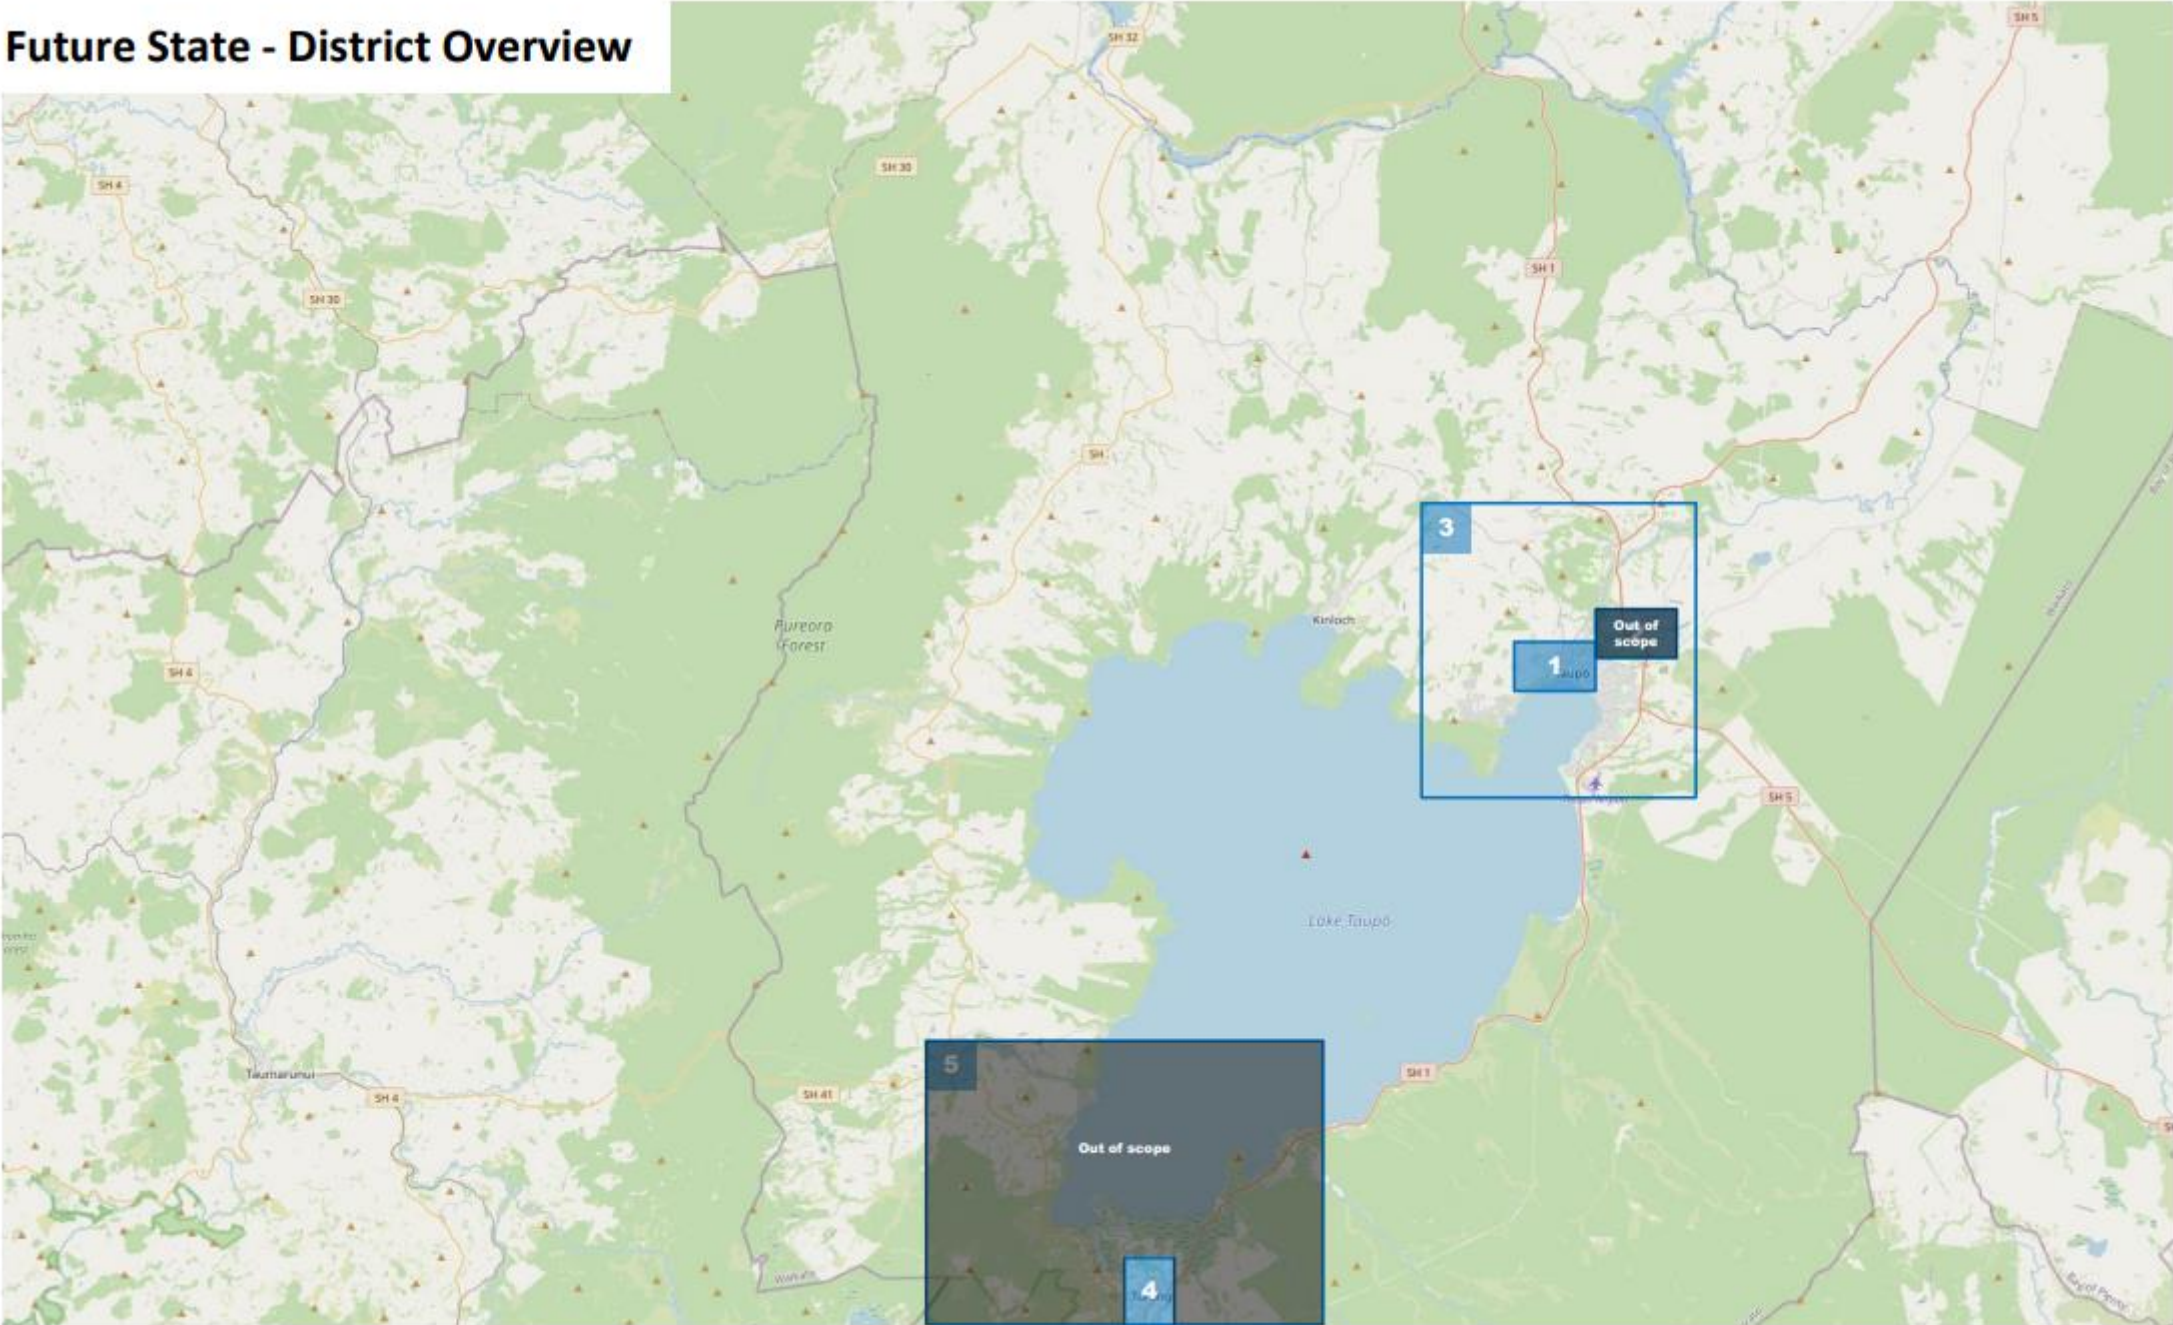

Taupō District Council

CCTV Review

by

SaferCities

2024

GREAT LAKE TAUPŌ

Taupō District Council

Taupō District Council

Future State

Future State - District Overview

Cameras New Phase 0

Number	Name	Location	Type	Approx. Height	Notes & Comments
3	Taniwha / Paora Hapi Multi	3	Type 3 - Multi Imager	3.0m - 4.0m	Existing power and network
9	Titiraupenga / Tamamutu PTZ	8	Type 2 - PTZ	4.0m - 5.5m	
10	Starlight Arcade PTZ	9	Type 2 - PTZ	3.0m - 4.0m	Fixed to awning in Starlight plaza
14	Te Heuheu walk way PTZ	13	Type 2 - PTZ	3.0m - 4.0m	Existing power and network (awning)
16	Titiraupenga / Tuwharetoa PTZ	15	Type 2 - PTZ	4.0m - 5.5m	
17	Titiraupenga / Roberts PTZ	16	Type 2 - PTZ	4.0m - 5.5m	
18	Ruapehu / Tuwharetoa PTZ	17	Type 2 - PTZ	4.0m - 5.5m	
43	Taharepa / Rifle Range PTZ	40	Type 2 - PTZ	4.0m - 5.5m	
44	Taharepa / Rifle Range ANPR West	40	Type 4 - ANPR	4.0m - 5.5m	
45	Taharepa / Rifle Range ANPR South	40	Type 4 - ANPR	4.0m - 5.5m	
60	Te Rangitautahanga BP PTZ	52	Type 2 - PTZ	4.0m - 5.5m	Turangi

Future State 3: Wider Taupo Area Sites

TDC CCTV Review

Future State 4: Turangi CBD Area Overview

TDC CCTV Review