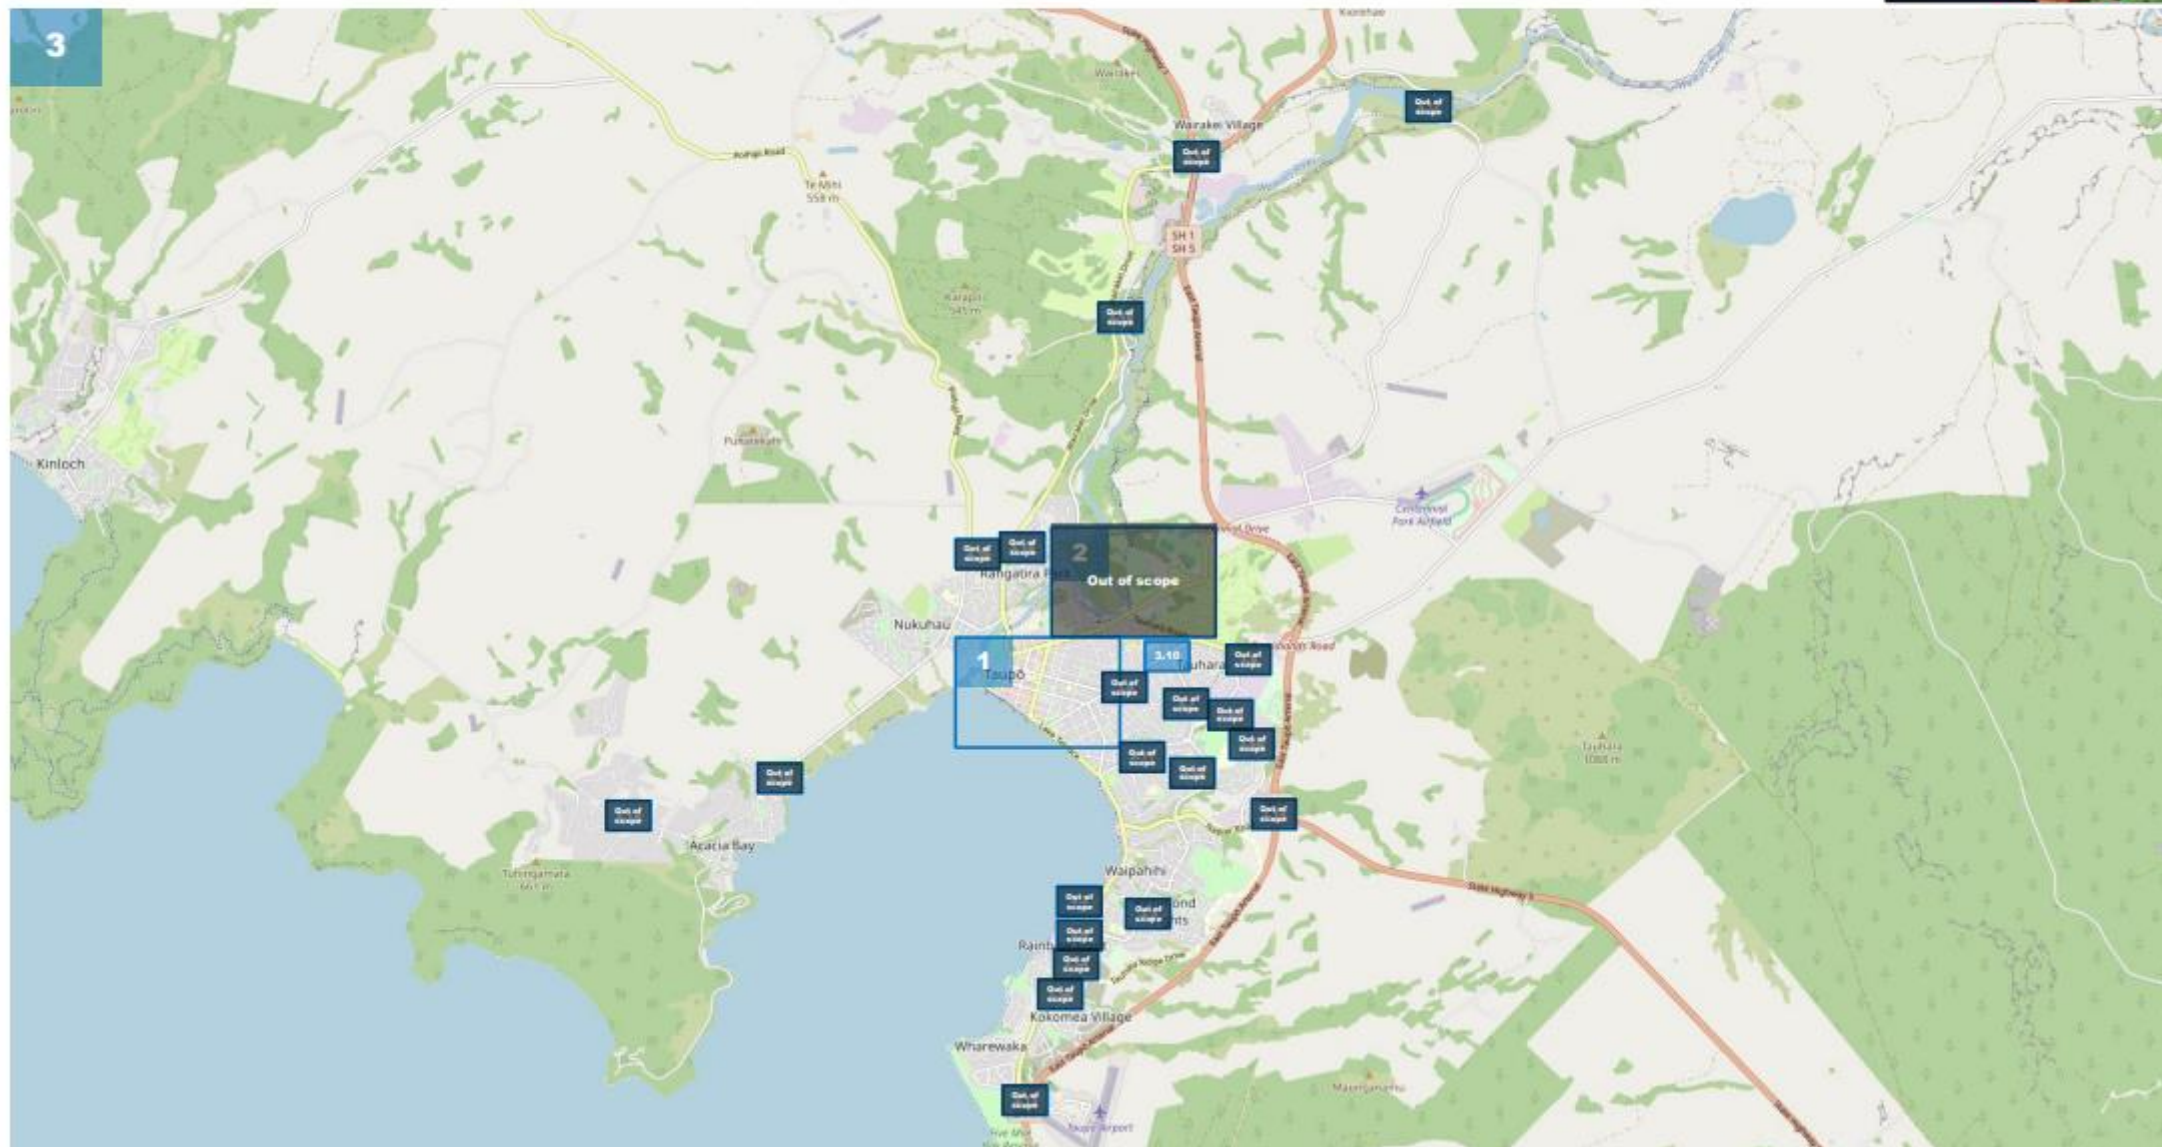

Taupō District Council

CCTV Review

by

SaferCities

2024

GREAT LAKE TAUPŌ

Taupō District Council

Taupō District Council

Future State

Future State - District Overview

Cameras New Phase 0

Number	Name	Location	Type	Approx. Height	Notes & Comments
3	Taniwha / Paora Hapi Multi	3	Type 3 - Multi Imager	3.0m - 4.0m	Existing power and network
9	Titiraupenga / Tamamutu PTZ	8	Type 2 - PTZ	4.0m - 5.5m	
10	Starlight Arcade PTZ	9	Type 2 - PTZ	3.0m - 4.0m	Fixed to awning in Starlight plaza
14	Te Heuheu walk way PTZ	13	Type 2 - PTZ	3.0m - 4.0m	Existing power and network (awning)
16	Titiraupenga / Tuwharetoa PTZ	15	Type 2 - PTZ	4.0m - 5.5m	
17	Titiraupenga / Roberts PTZ	16	Type 2 - PTZ	4.0m - 5.5m	
18	Ruapehu / Tuwharetoa PTZ	17	Type 2 - PTZ	4.0m - 5.5m	
43	Taharepa / Rifle Range PTZ	40	Type 2 - PTZ	4.0m - 5.5m	
44	Taharepa / Rifle Range ANPR West	40	Type 4 - ANPR	4.0m - 5.5m	
45	Taharepa / Rifle Range ANPR South	40	Type 4 - ANPR	4.0m - 5.5m	
60	Te Rangitautahanga BP PTZ	52	Type 2 - PTZ	4.0m - 5.5m	Turangi

Future State 3: Wider Taupo Area Sites

TDC CCTV Review

Future State 4: Turangi CBD Area Overview

TDC CCTV Review