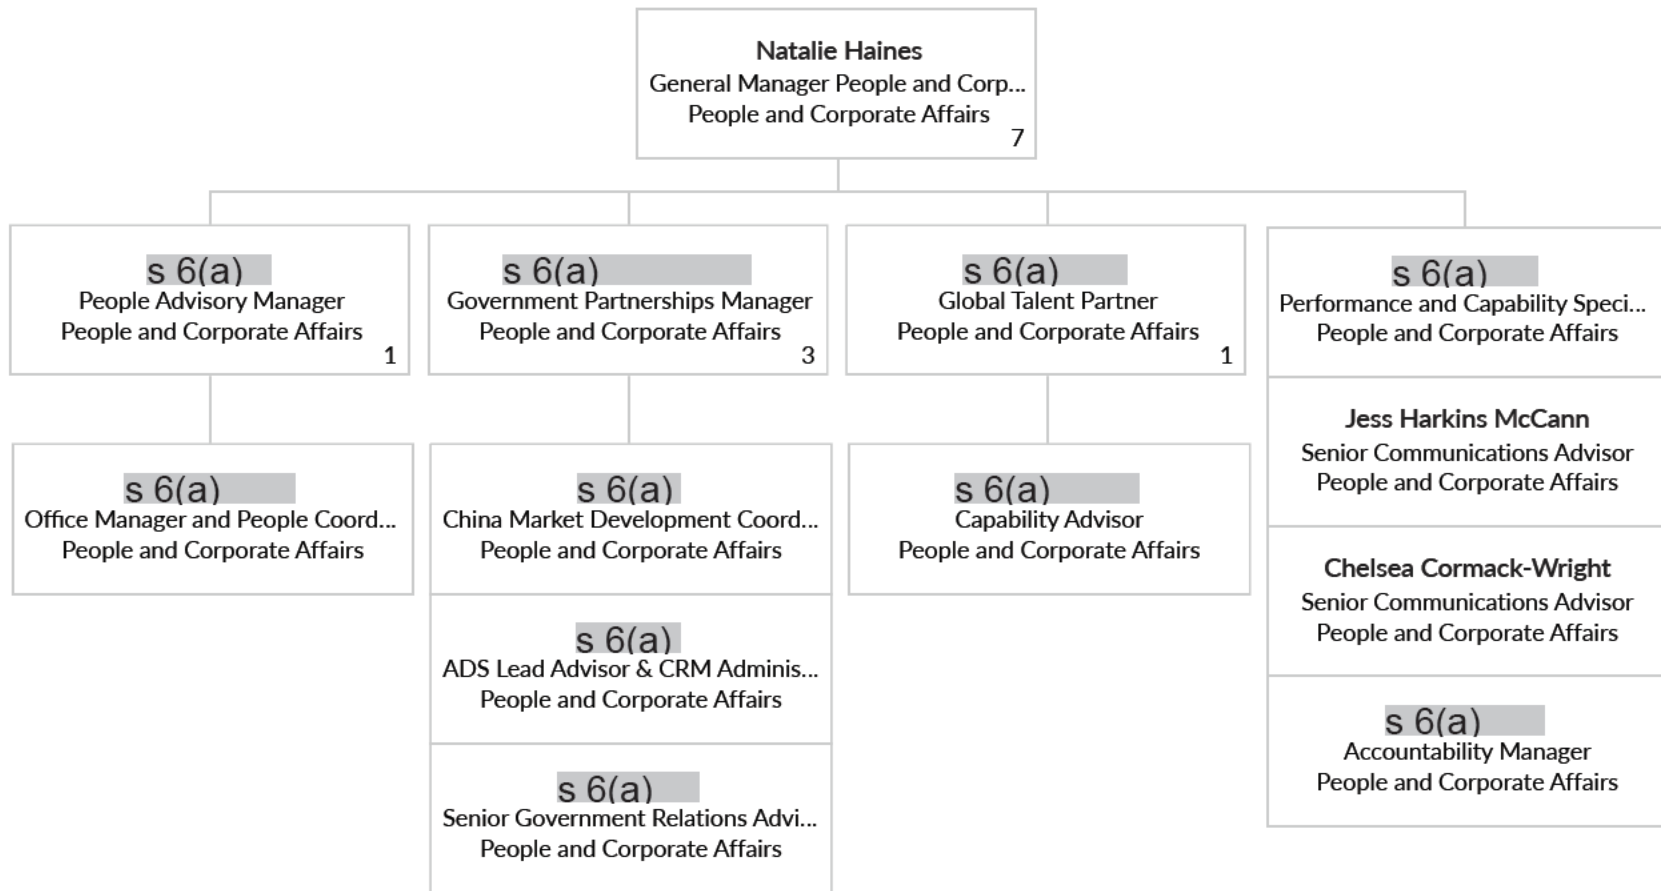

**100% PURE  
NEW ZEALAND**

Karl Burrows  
General Manager Pou Ārahi Māori  
Pou Ārahi Māori  
1

s 6(a)  
Marketing Manager Sustainability  
Pou Ārahi Māori

**100% PURE  
NEW ZEALAND**

**100% PURE  
NEW ZEALAND**

**100% PURE  
NEW ZEALAND**