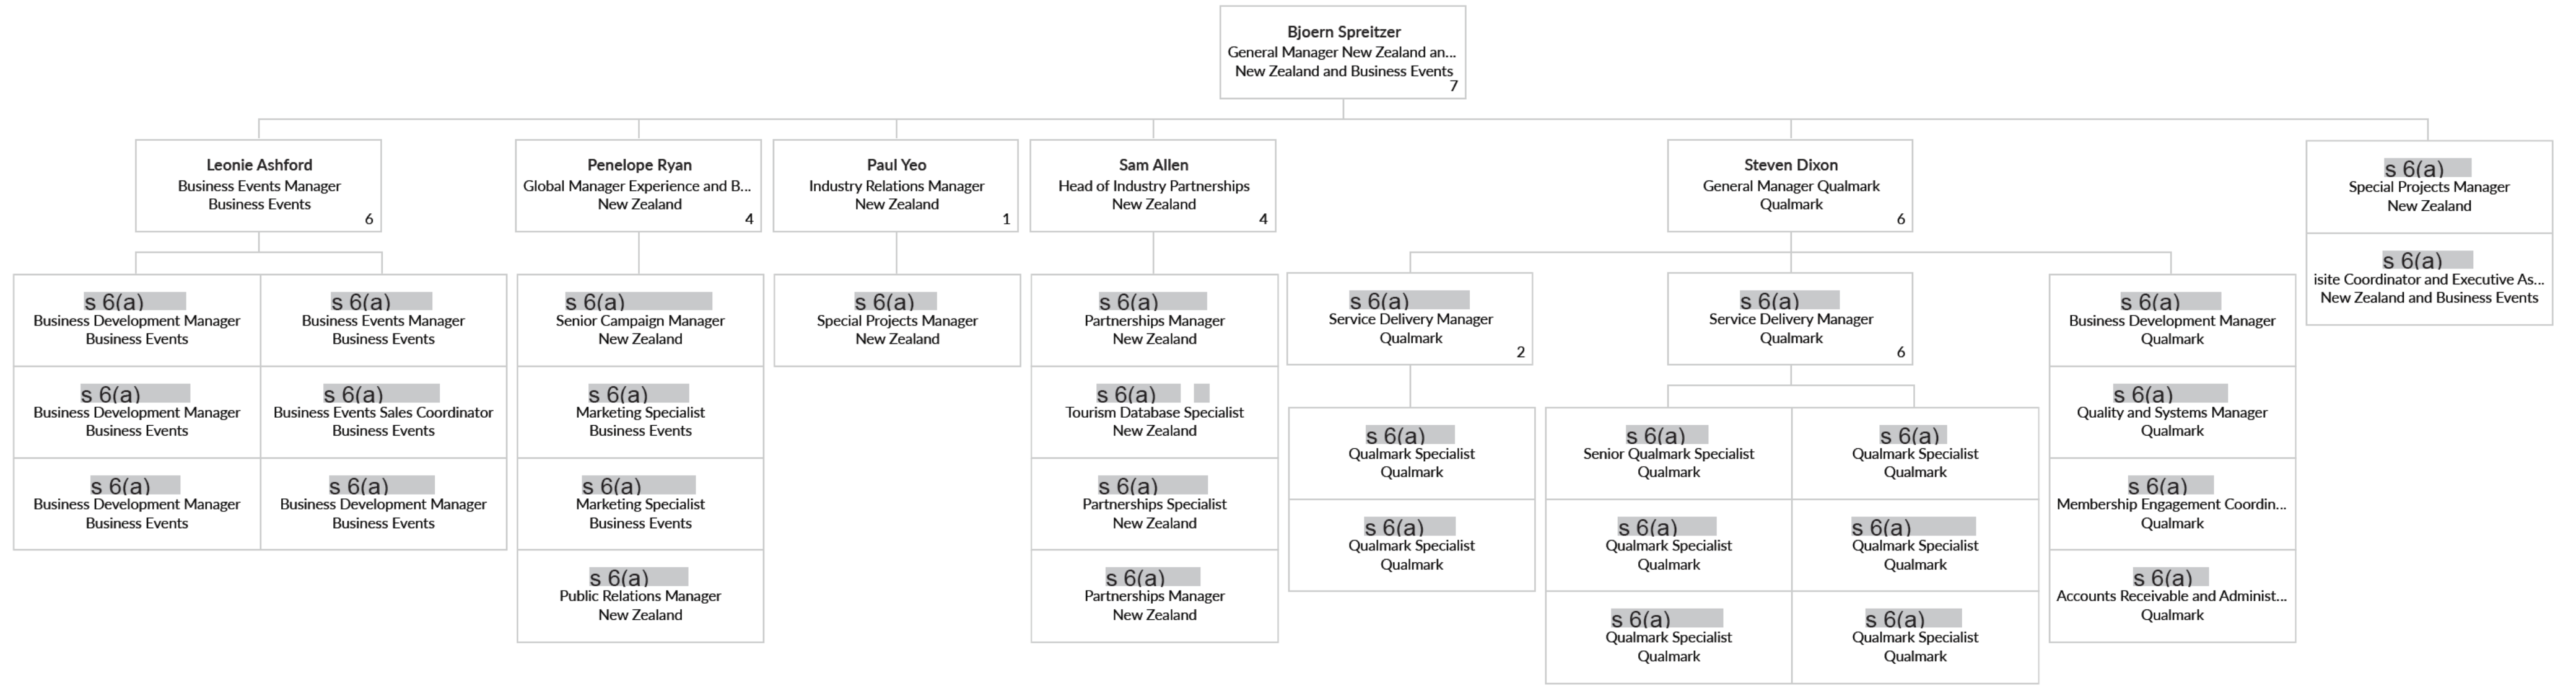

**100% PURE  
NEW ZEALAND**

Karl Burrows  
General Manager Pou Ārahi Māori  
Pou Ārahi Māori  
1

s 6(a)  
Marketing Manager Sustainability  
Pou Ārahi Māori

**100% PURE  
NEW ZEALAND**

**100% PURE  
NEW ZEALAND**

**100% PURE  
NEW ZEALAND**