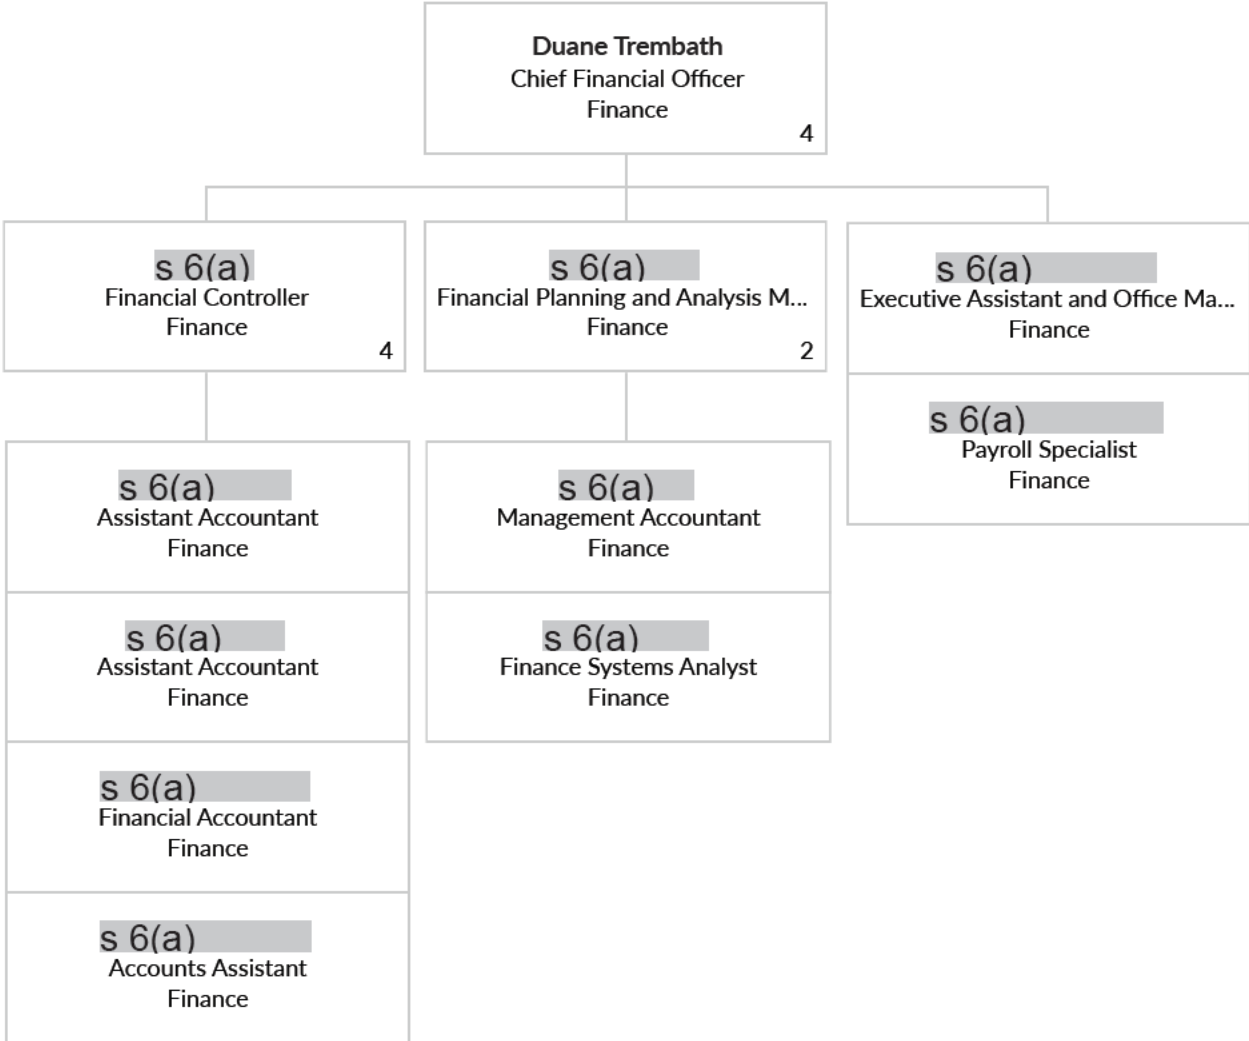

**100% PURE  
NEW ZEALAND**

Karl Burrows  
General Manager Pou Ārahi Māori  
Pou Ārahi Māori  
1

s 6(a)  
Marketing Manager Sustainability  
Pou Ārahi Māori

**100% PURE  
NEW ZEALAND**

**100% PURE  
NEW ZEALAND**

**100% PURE  
NEW ZEALAND**