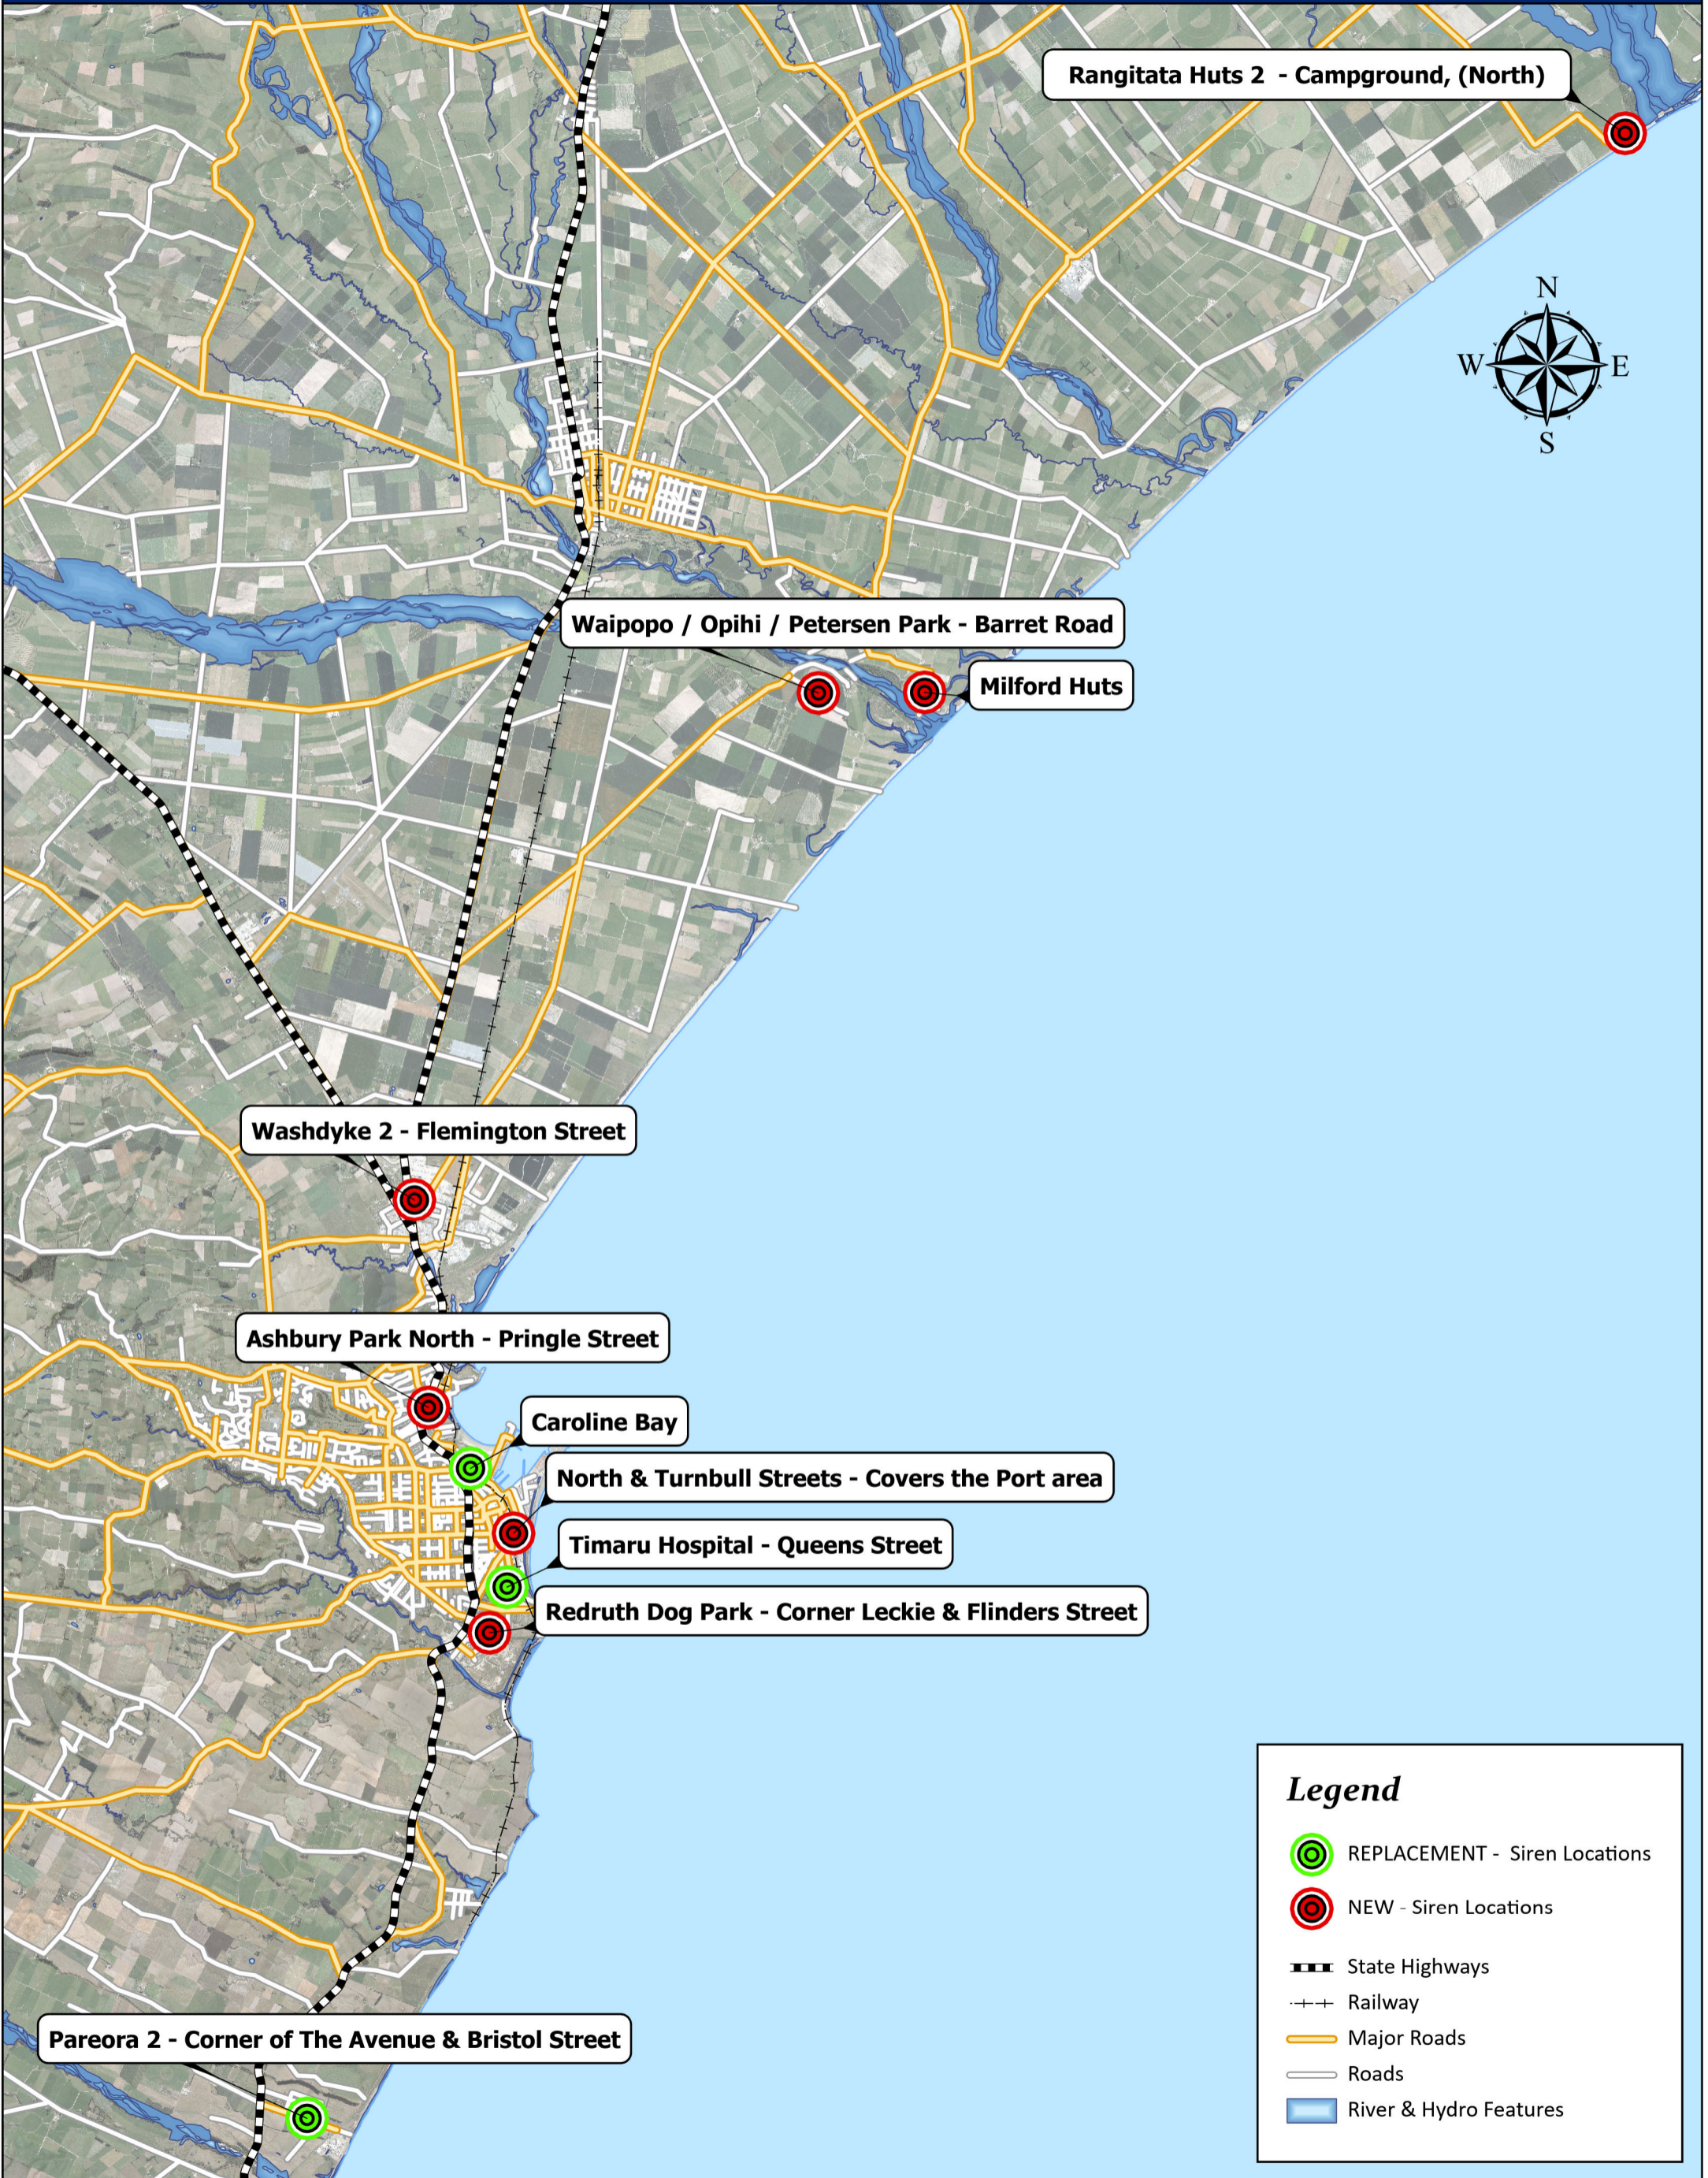

# Timaru District - Civil Defense Siren Install Locations

Scale: 1:100,000

Date Exported: 11/07/2023 1:32 PM