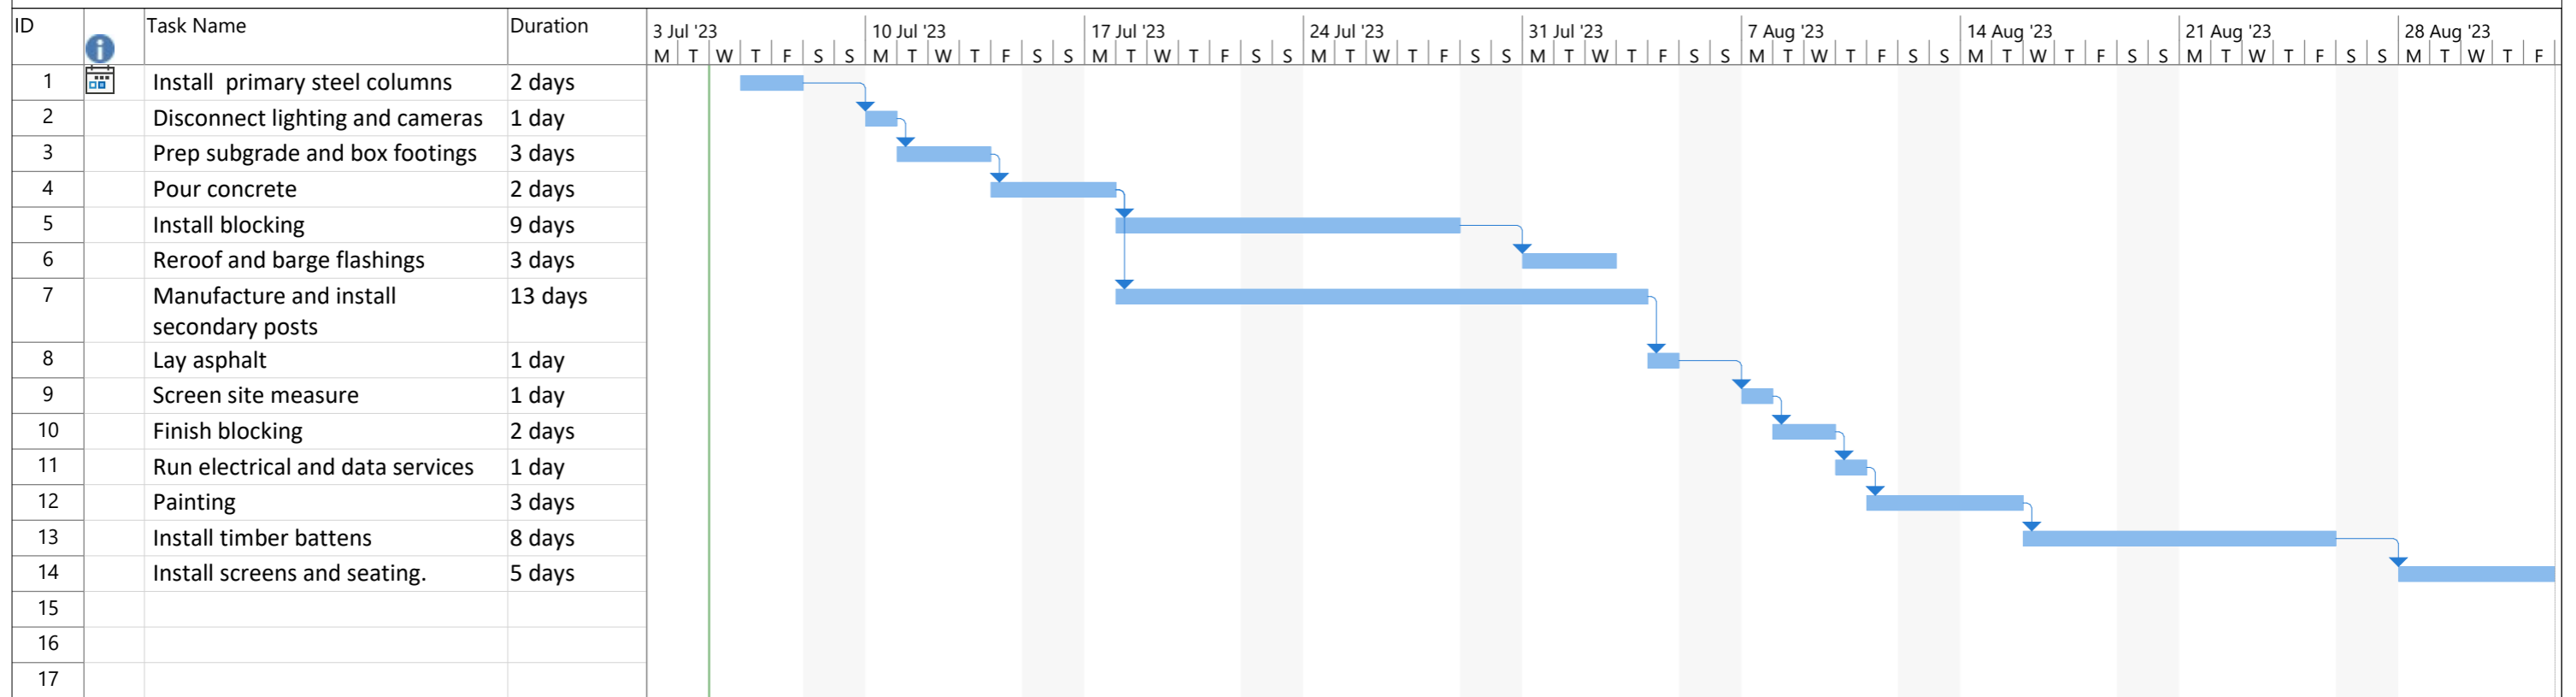

Awarua Shelter Upgrade

Project: Project Programme
Date: Wed 5/07/23

Task		Project Summary		Manual Task		Start-only		Deadline	
Split		Inactive Task		Duration-only		Finish-only		Progress	
Milestone		Inactive Milestone		Manual Summary Rollup		External Tasks		Manual Progress	
Summary		Inactive Summary		Manual Summary		External Milestone			