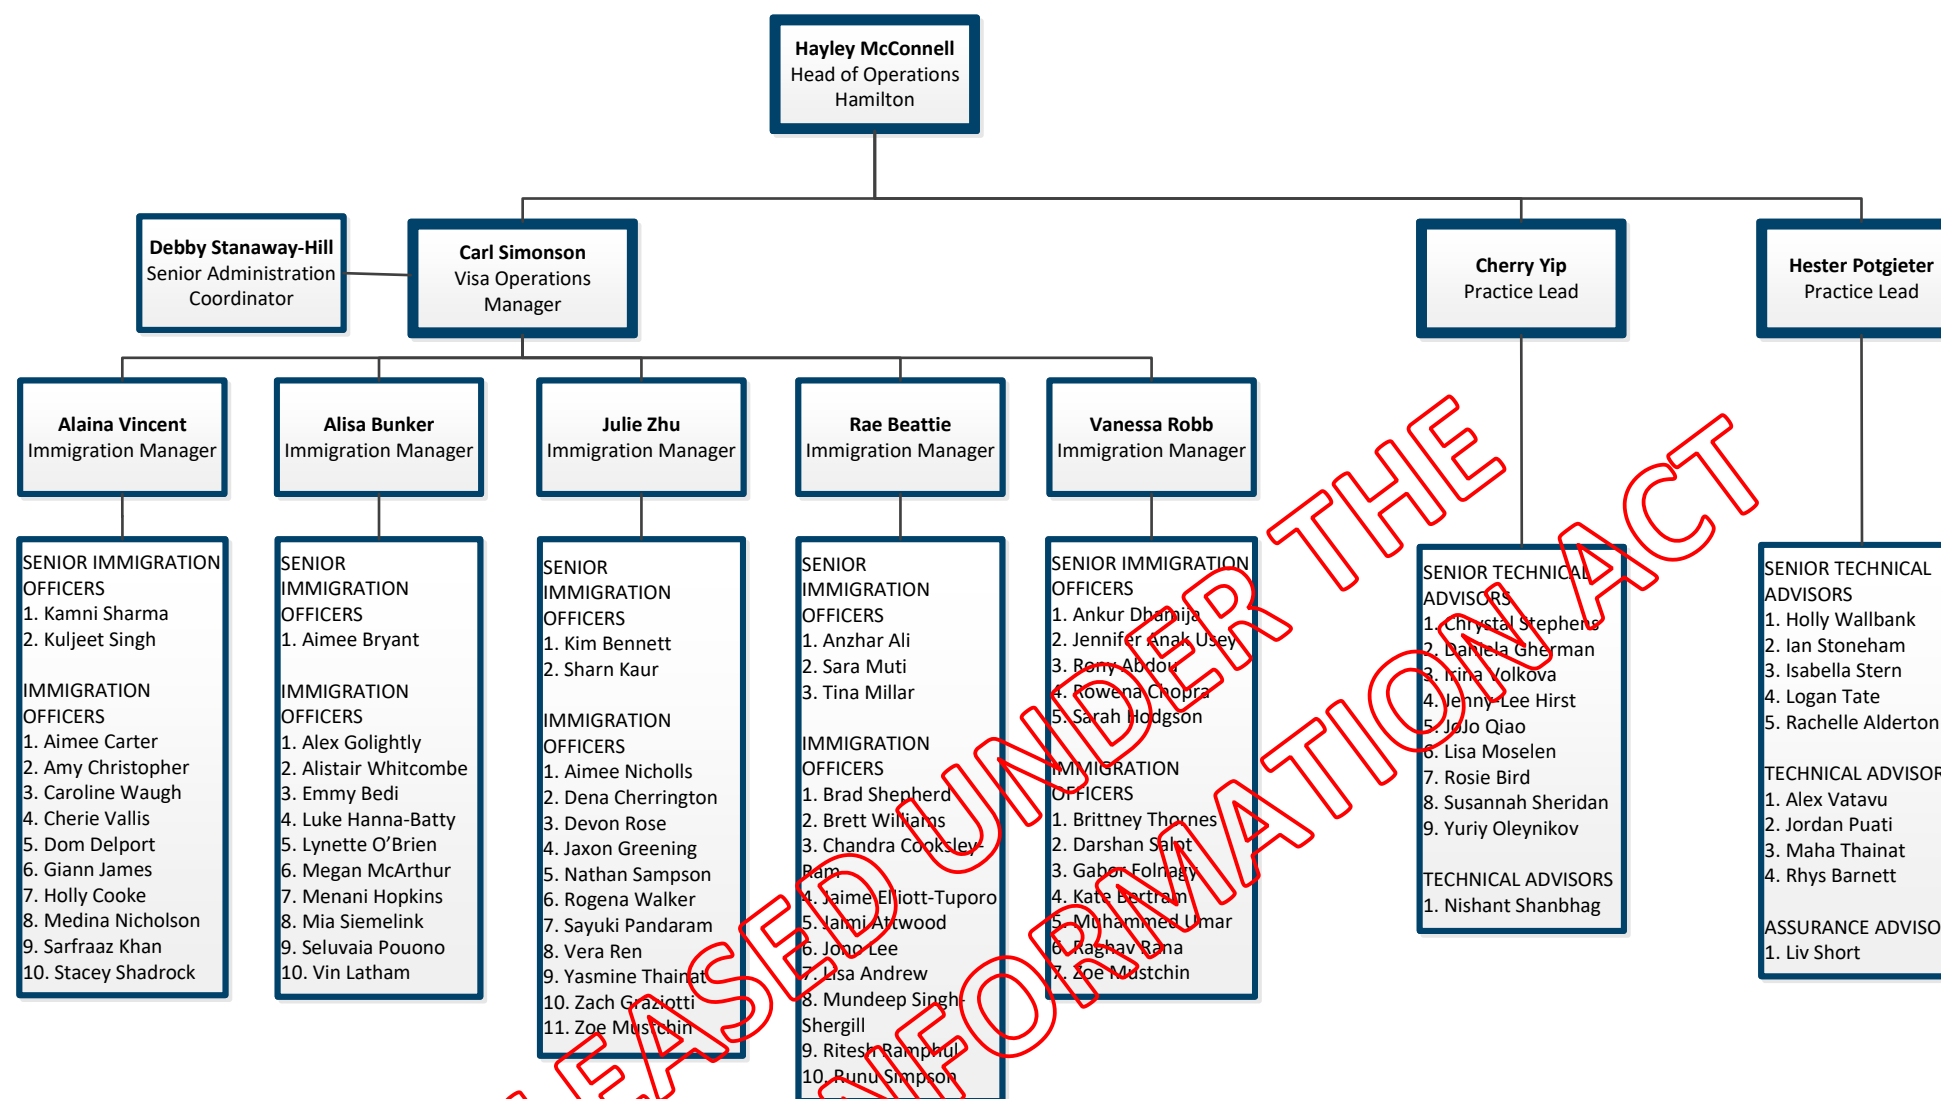

Border and Visa Operations  
Leadership team

RELEASED UNDER THE OFFICIAL INFORMATION ACT

**Border and Visa Operations  
Extended Leadership team**

OFFICIAL INFORMATION ACT  
 RELEASED UNDER THE

Border and Visa Operations  
Border Operations team

RELEASED UNDER THE OFFICIAL INFORMATION ACT

RELEASED UNDER THE OFFICIAL INFORMATION ACT

Border and Visa Operations  
Christchurch Visa Processing Site 1

RELEASED UNDER THE OFFICIAL INFORMATION ACT

RELEASED UNDER THE OFFICIAL INFORMATION ACT

Border and Visa Operations  
Hamilton Visa Operations (continued)

RELEASED UNDER THE OFFICIAL INFORMATION ACT

RELEASED UNDER THE OFFICIAL INFORMATION ACT

RELEASED UNDER THE OFFICIAL INFORMATION ACT

RELEASED UNDER THE OFFICIAL INFORMATION ACT

RELEASED UNDER THE OFFICIAL INFORMATION ACT

**Nathanael Mackay**  
Head of Operations Manukau

**Charlene Vili**  
Practice Lead

**Henry Vanwyk**  
Visa Operations  
Manager

**Jazz Luthra**  
Visa Operations  
Manager