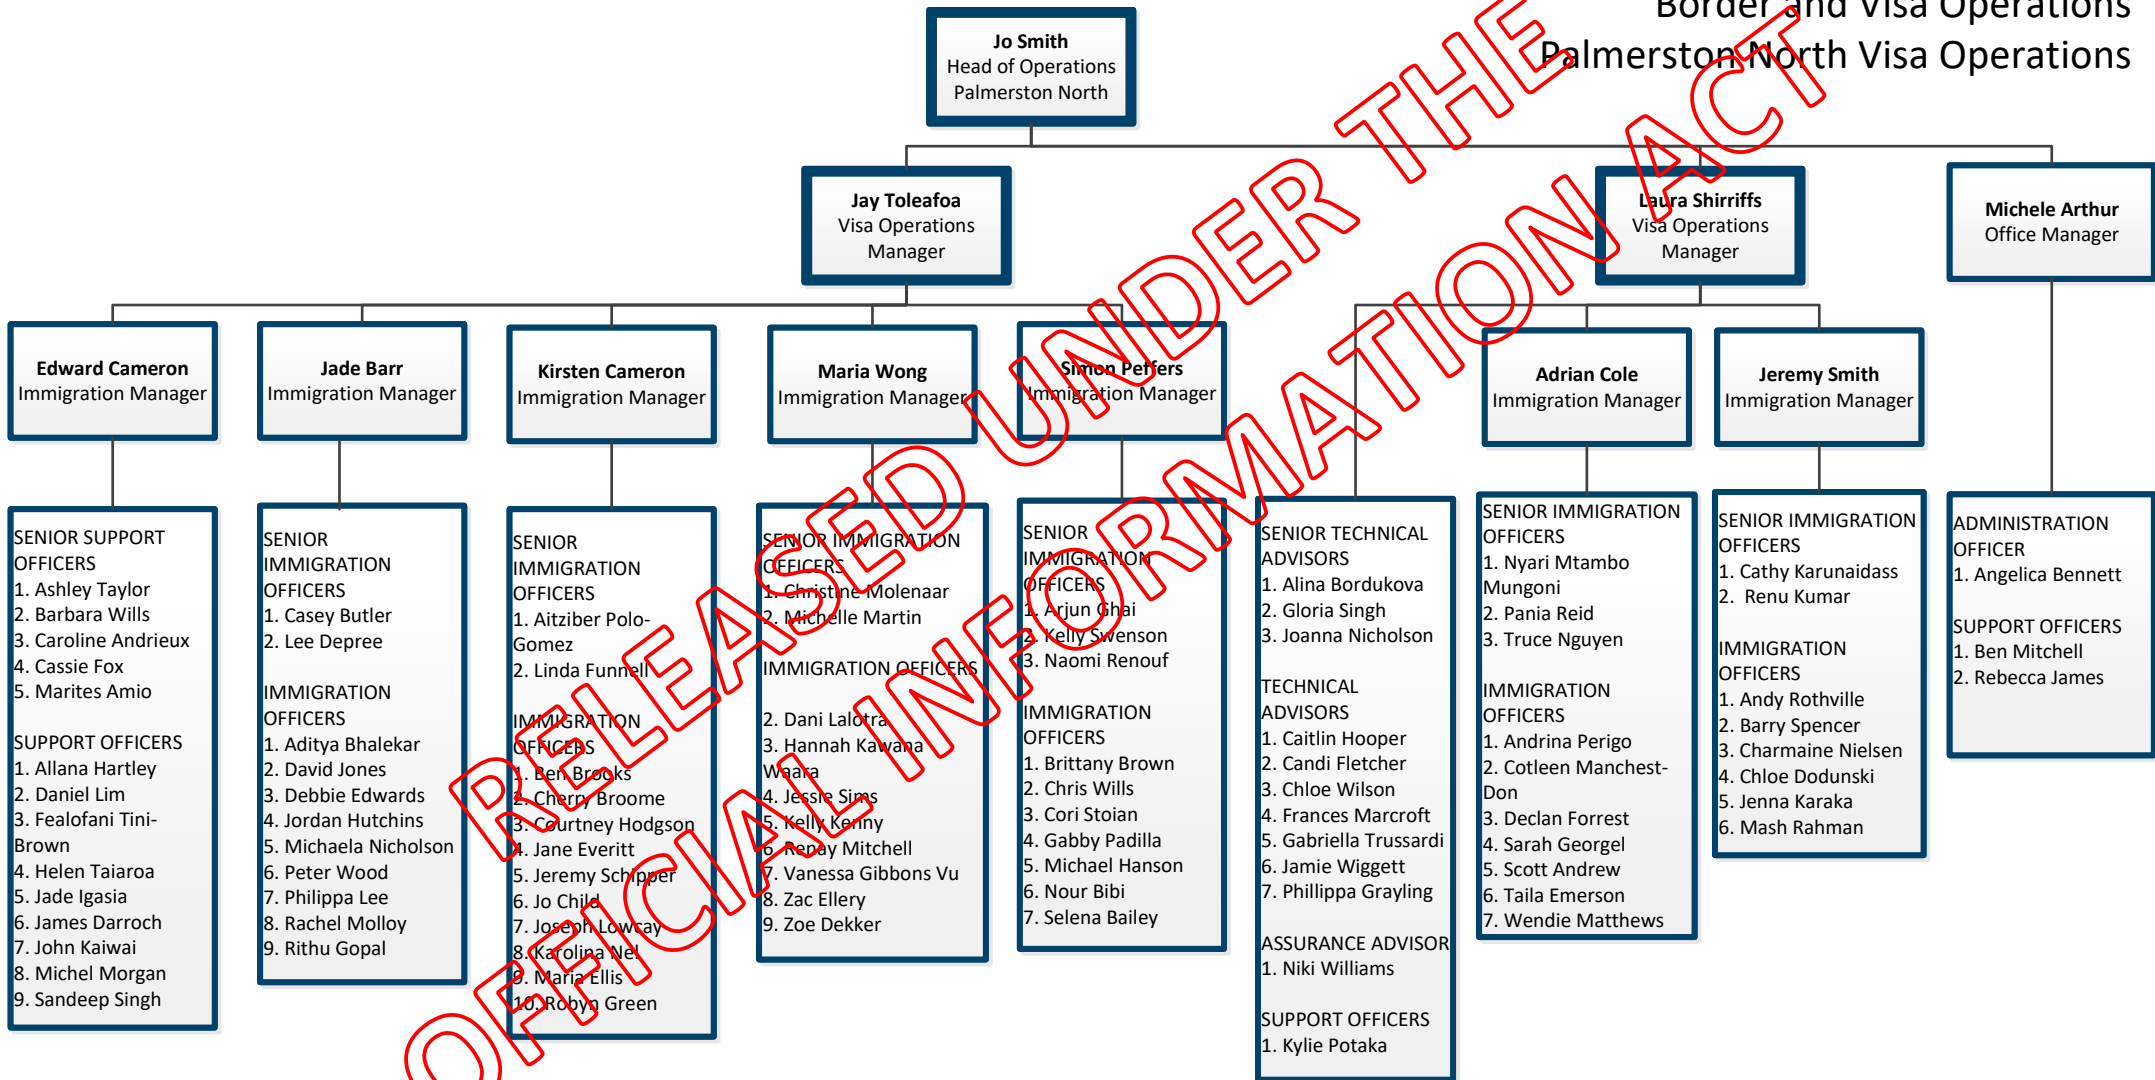

- SENIOR PRIVACY OFFICERS
  1. Angela Sagala
  2. Anish Singh
  3. Reuben Camp
  4. Rita Bradnock
- PRIVACY OFFICERS
  1. Ana Brett
  2. Chloe Yang
  3. Johanna Lao
  4. Rekha Devi
  5. Shanali Singh

RELEASED UNDER THE OFFICIAL INFORMATION ACT

RELEASED UNDER THE OFFICIAL INFORMATION ACT

**Border and Visa Operations  
Palmerston North Visa Operations**

RELEASED UNDER THE  
OFFICIAL INFORMATION ACT