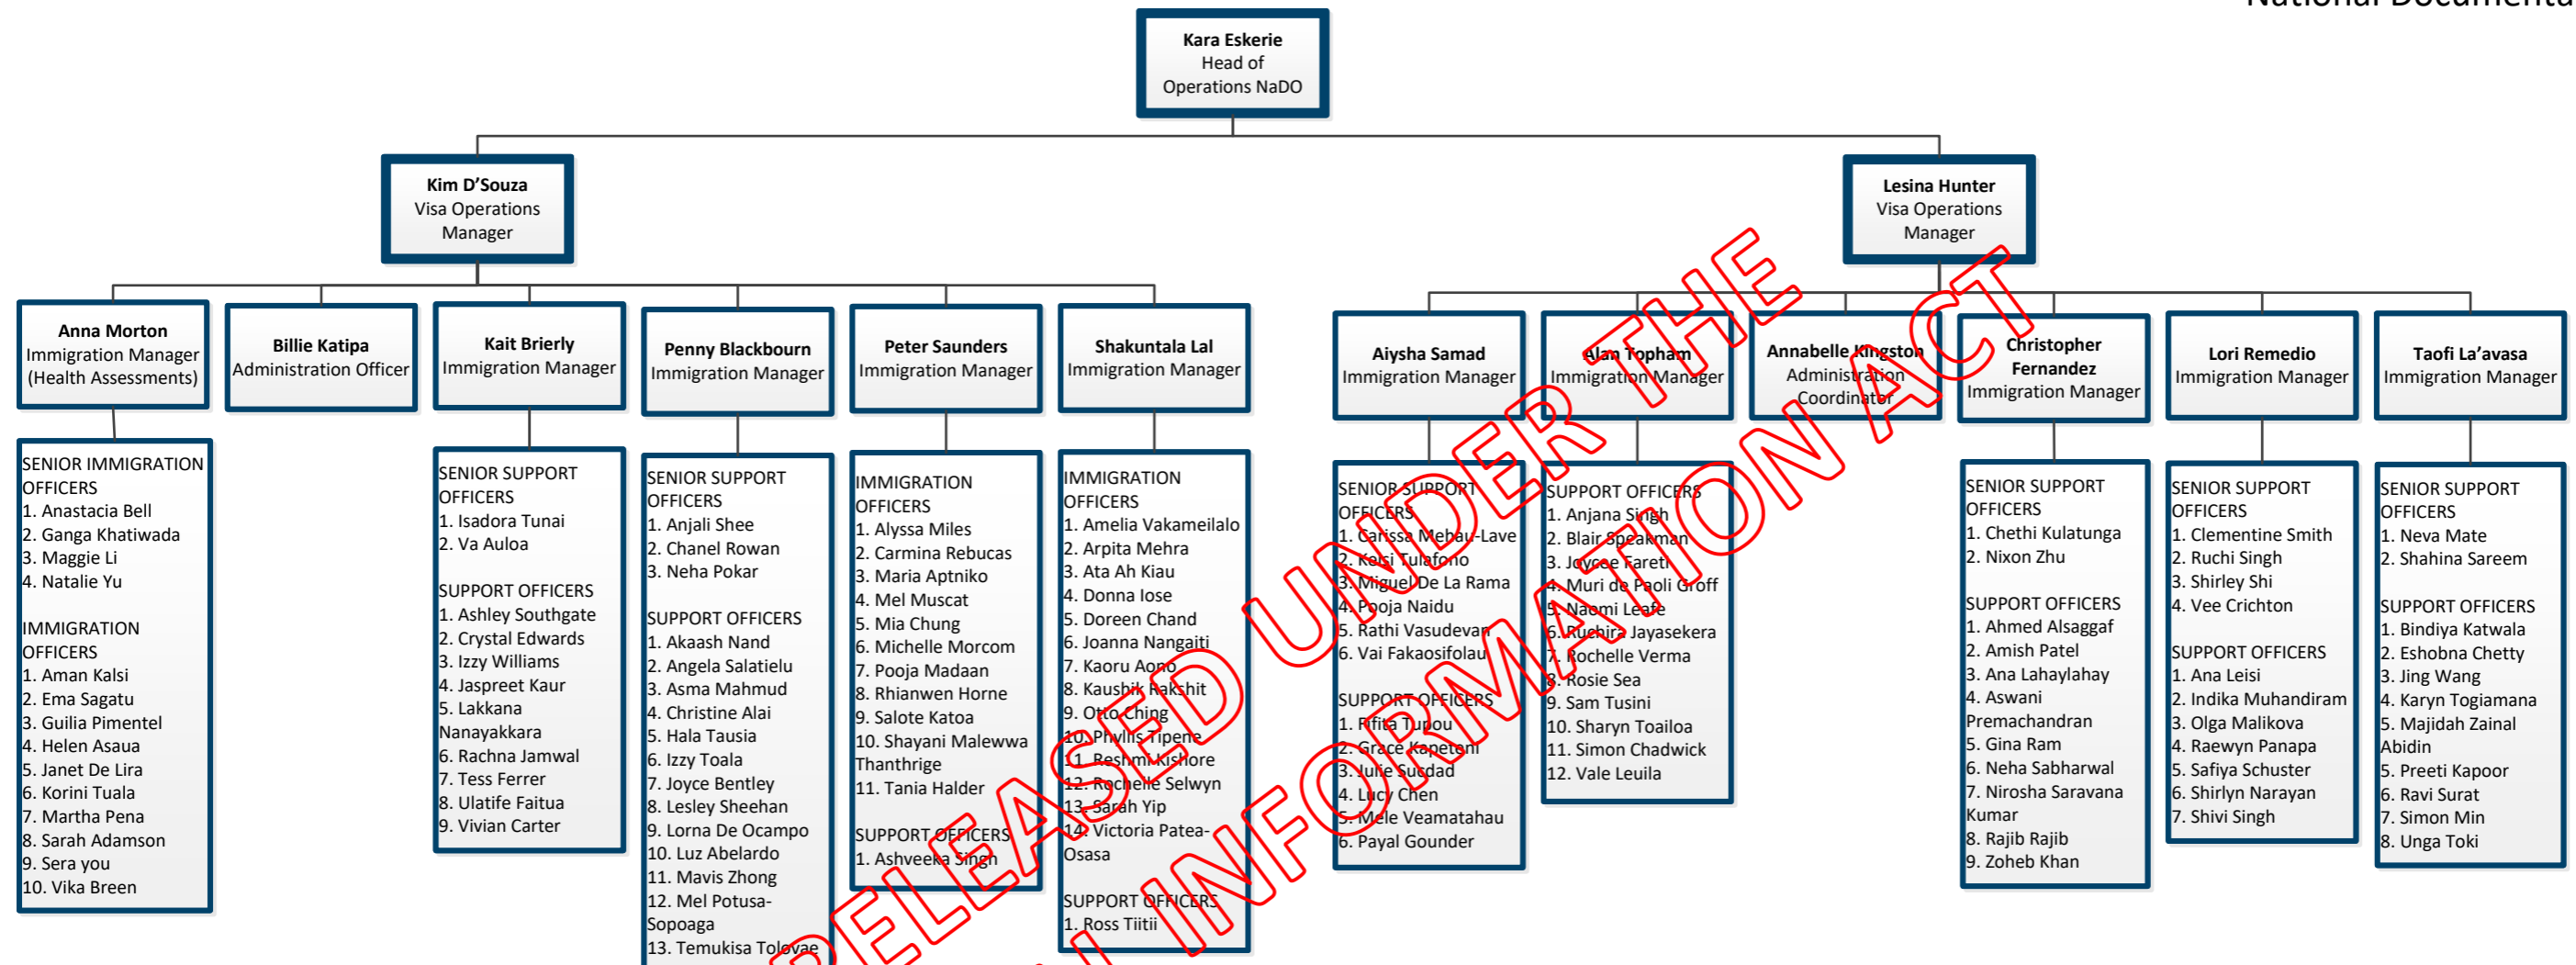

Border and Visa Operations  
Hamilton Visa Operations (continued)

RELEASED UNDER THE OFFICIAL INFORMATION ACT

RELEASED UNDER THE OFFICIAL INFORMATION ACT

RELEASED UNDER THE OFFICIAL INFORMATION ACT

RELEASED UNDER THE OFFICIAL INFORMATION ACT

RELEASED UNDER THE OFFICIAL INFORMATION ACT

**Nathanael Mackay**  
Head of Operations Manukau

**Charlene Vili**  
Practice Lead

**Henry Vanwyk**  
Visa Operations  
Manager

**Jazz Luthra**  
Visa Operations  
Manager

**Amelia Kim**  
Immigration Manager

**Angela O'Brien-Hug**  
Immigration Manager

**Janet Cho**  
Immigration Manager

**Manhal Yaikoob**  
Immigration Manager

**Shavneel Singh**  
Immigration Manager

**Shweta Divekar**  
Immigration Manager