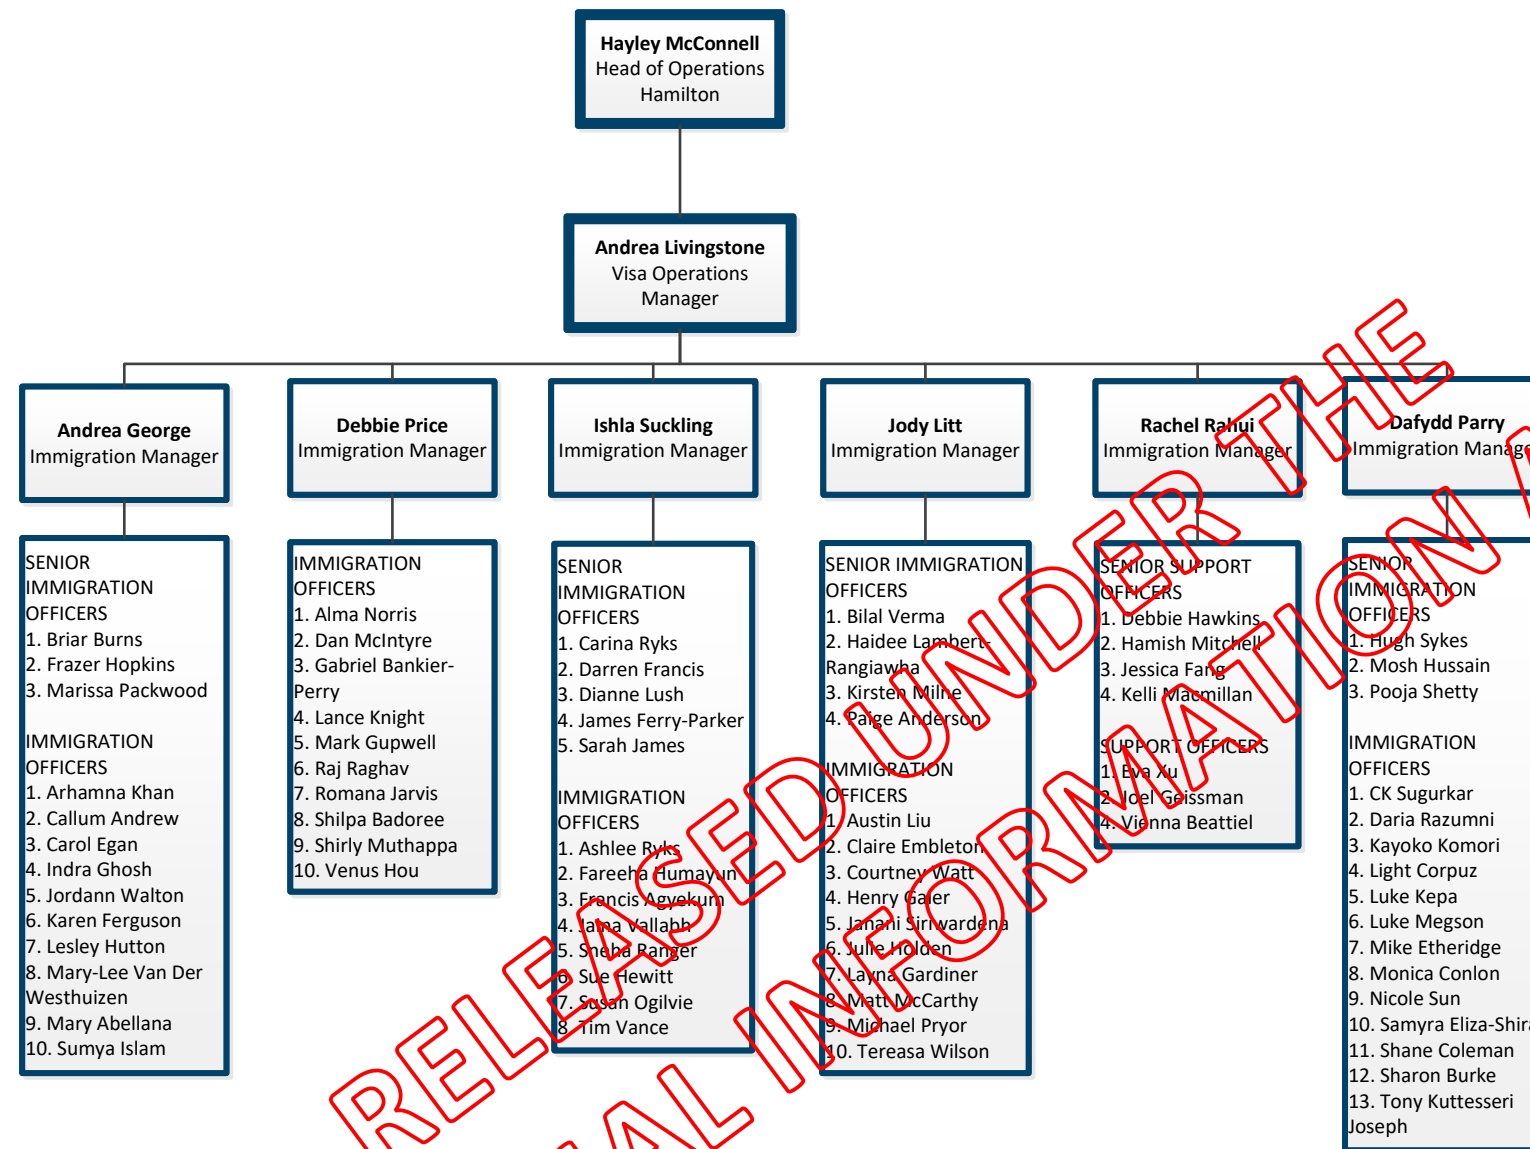

RELEASED UNDER THE OFFICIAL INFORMATION ACT

RELEASED UNDER THE OFFICIAL INFORMATION ACT

Border and Visa Operations  
Christchurch Visa Processing Site 1

RELEASED UNDER THE OFFICIAL INFORMATION ACT

RELEASED UNDER THE OFFICIAL INFORMATION ACT

Border and Visa Operations  
Hamilton Visa Operations (continued)

RELEASED UNDER THE OFFICIAL INFORMATION ACT

RELEASED UNDER THE OFFICIAL INFORMATION ACT

RELEASED UNDER THE OFFICIAL INFORMATION ACT

RELEASED UNDER THE OFFICIAL INFORMATION ACT

RELEASED UNDER THE OFFICIAL INFORMATION ACT

**Nathanael Mackay**  
Head of Operations Manukau

**Charlene Vili**  
Practice Lead

**Henry Vanwyk**  
Visa Operations  
Manager

**Jazz Luthra**  
Visa Operations  
Manager