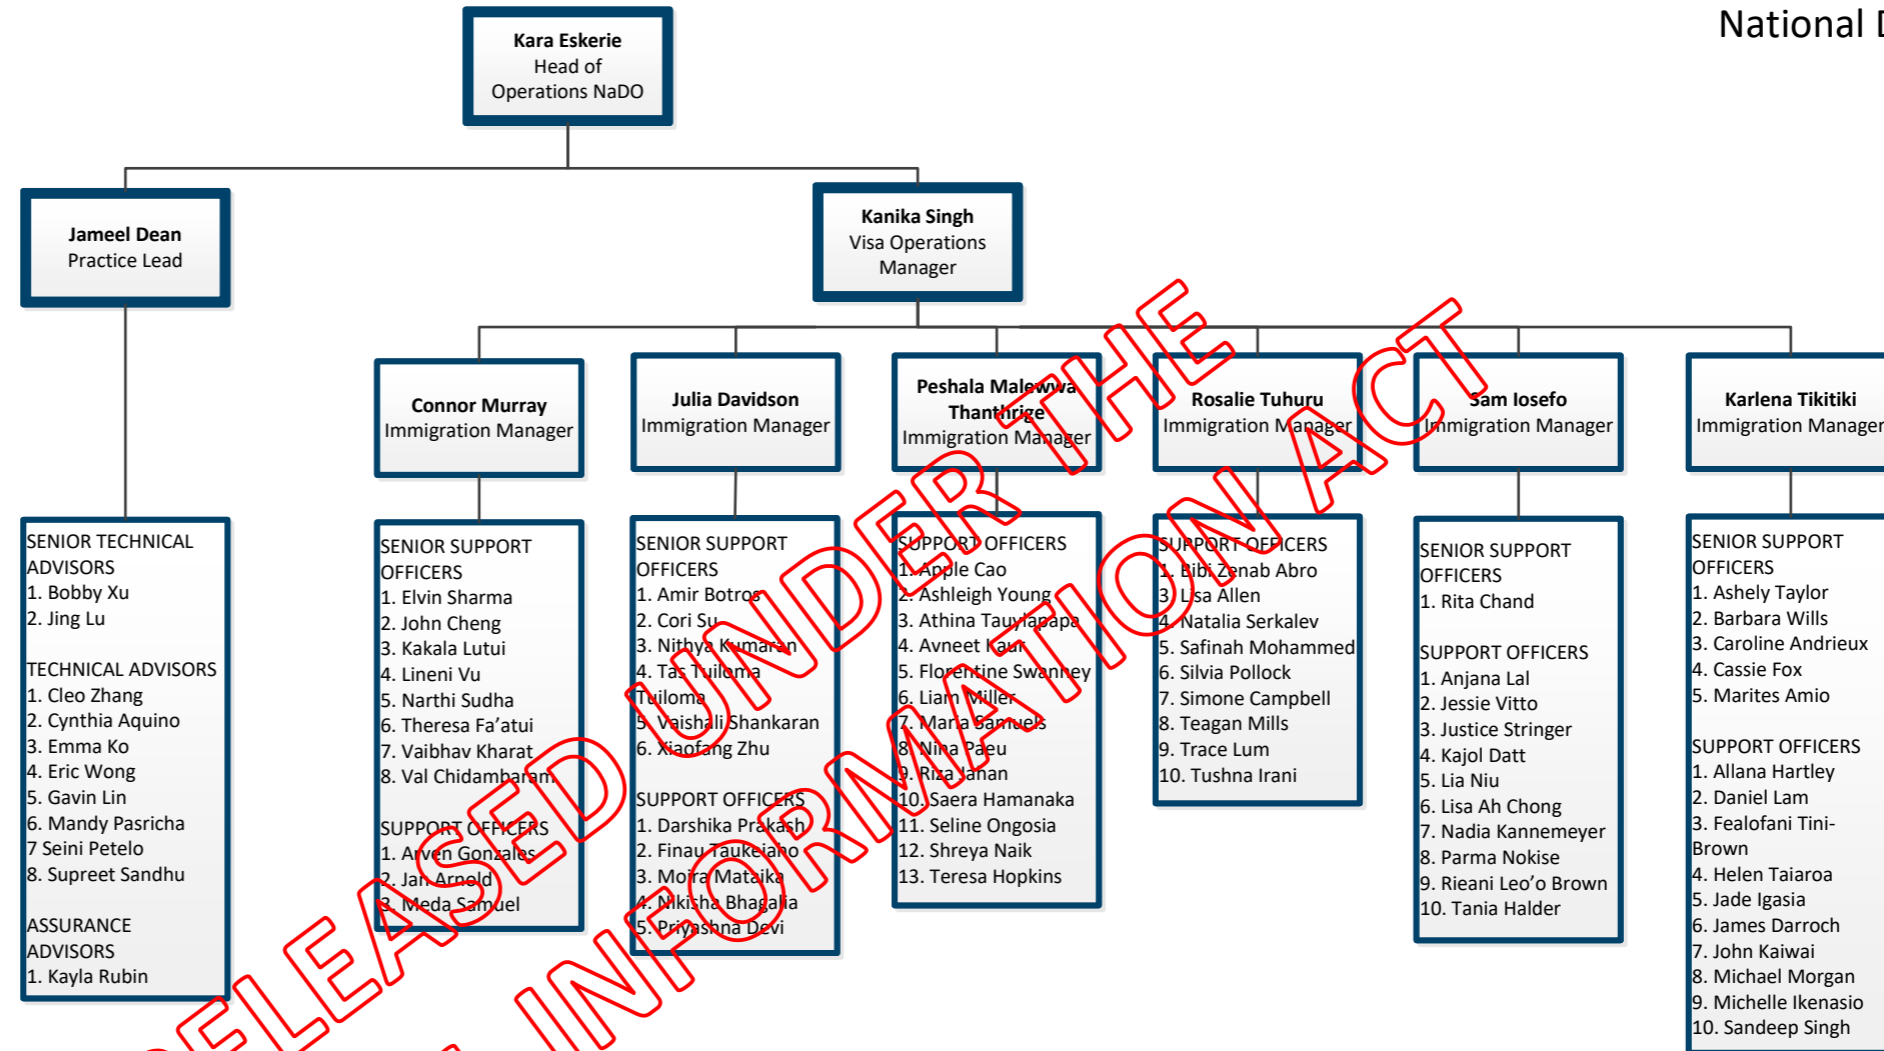

Border and Visa Operations  
Hamilton Visa Operations (continued)

RELEASED UNDER THE OFFICIAL INFORMATION ACT

RELEASED UNDER THE OFFICIAL INFORMATION ACT

RELEASED UNDER THE OFFICIAL INFORMATION ACT

RELEASED UNDER THE OFFICIAL INFORMATION ACT

RELEASED UNDER THE OFFICIAL INFORMATION ACT

**Nathanael Mackay**  
Head of Operations Manukau

**Charlene Vili**  
Practice Lead

**Henry Vanwyk**  
Visa Operations  
Manager

**Jazz Luthra**  
Visa Operations  
Manager