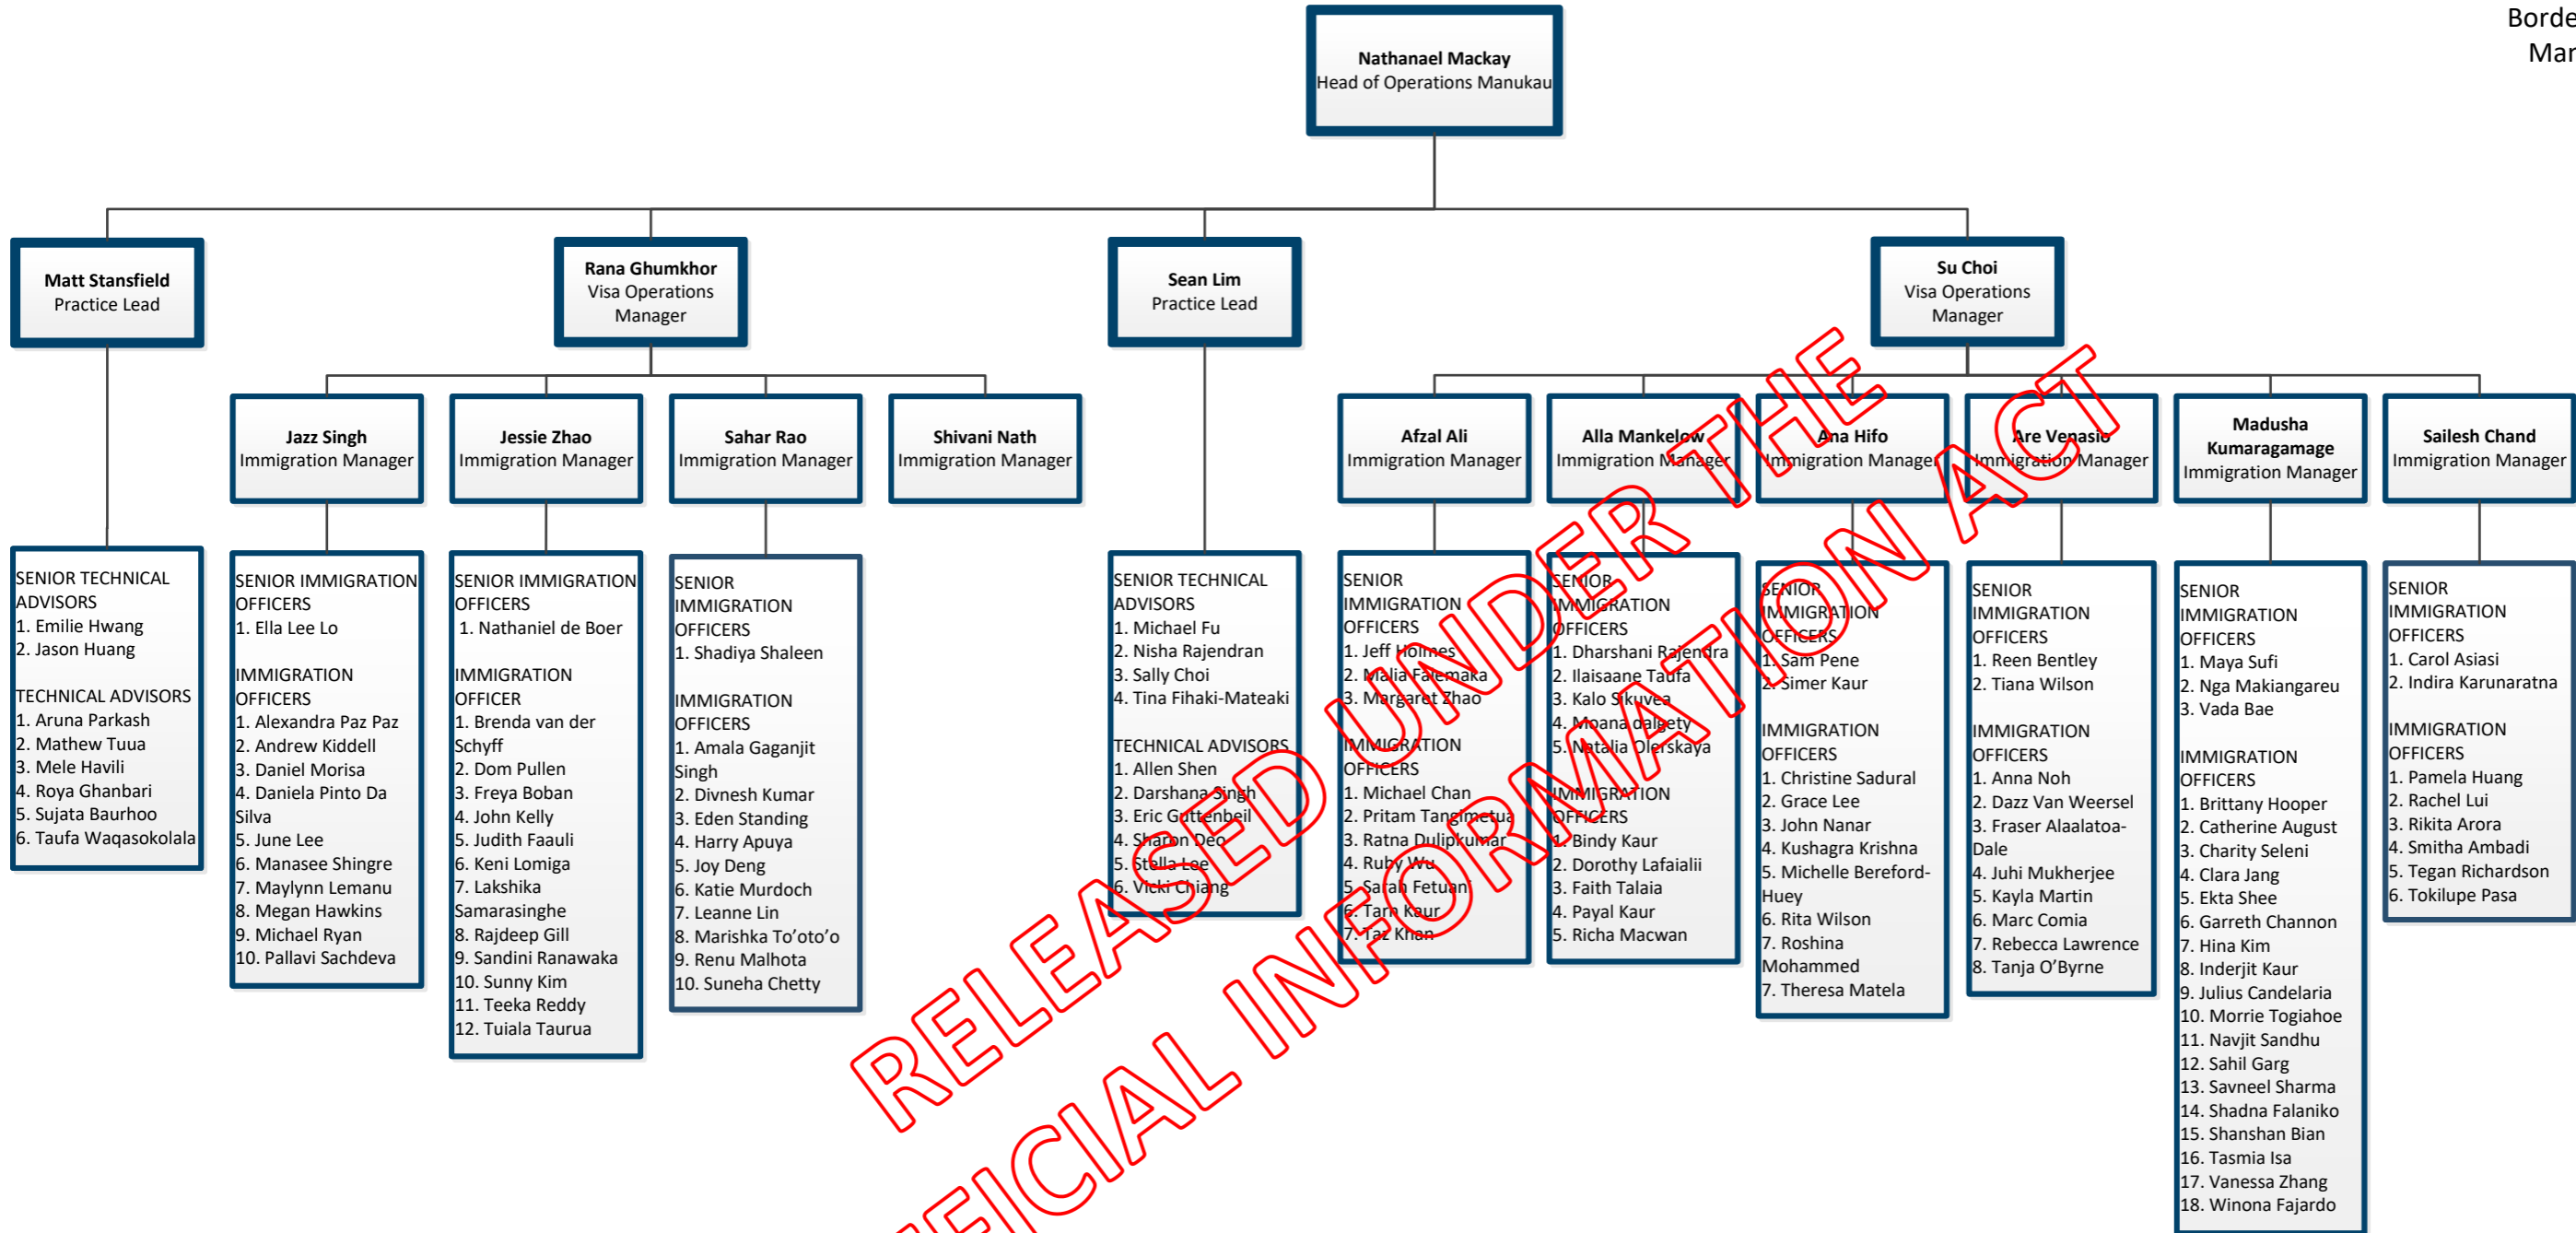

RELEASED UNDER THE OFFICIAL INFORMATION ACT