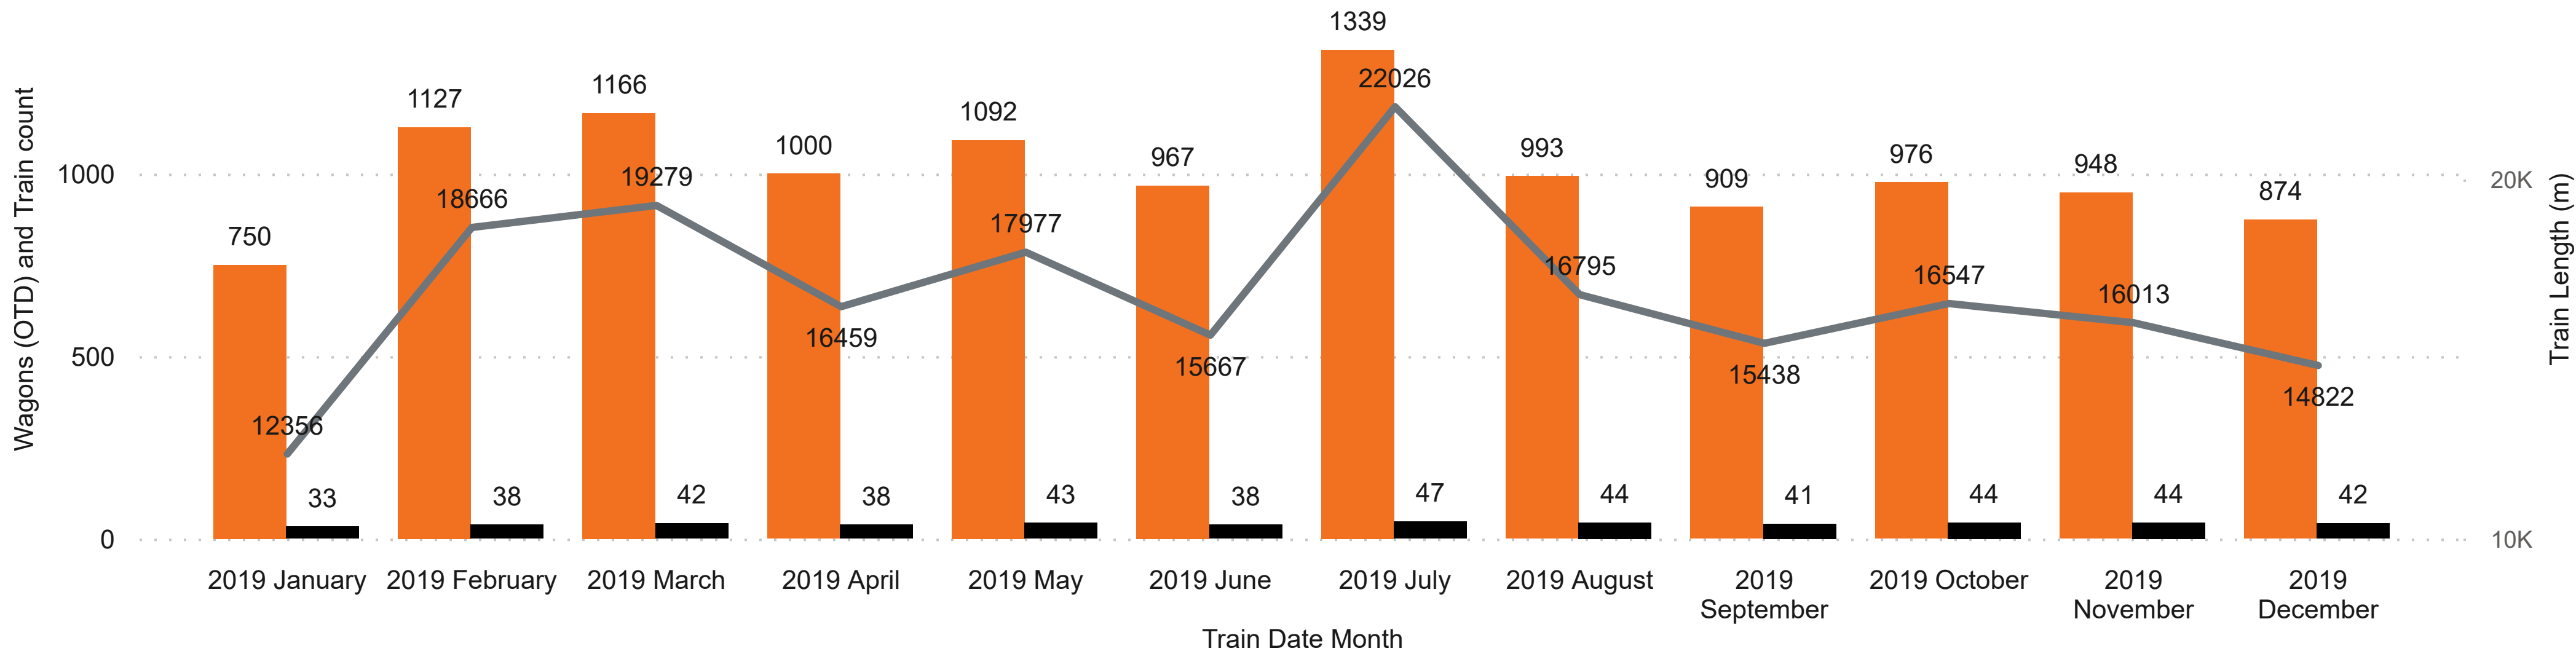

381

Train Count < 500m

111

Train Count 500 to 1000m

2

Train Count 1000 to 1500m

(Blank)

Train Count > 1500m

409.00

Average Train Length (m)

494

Train count

Wagons (OTD), Train count and Train Length (m) by Year and Month

Wagons (OTD) Train count Train Length (m)

Train count by Max Length (bins)