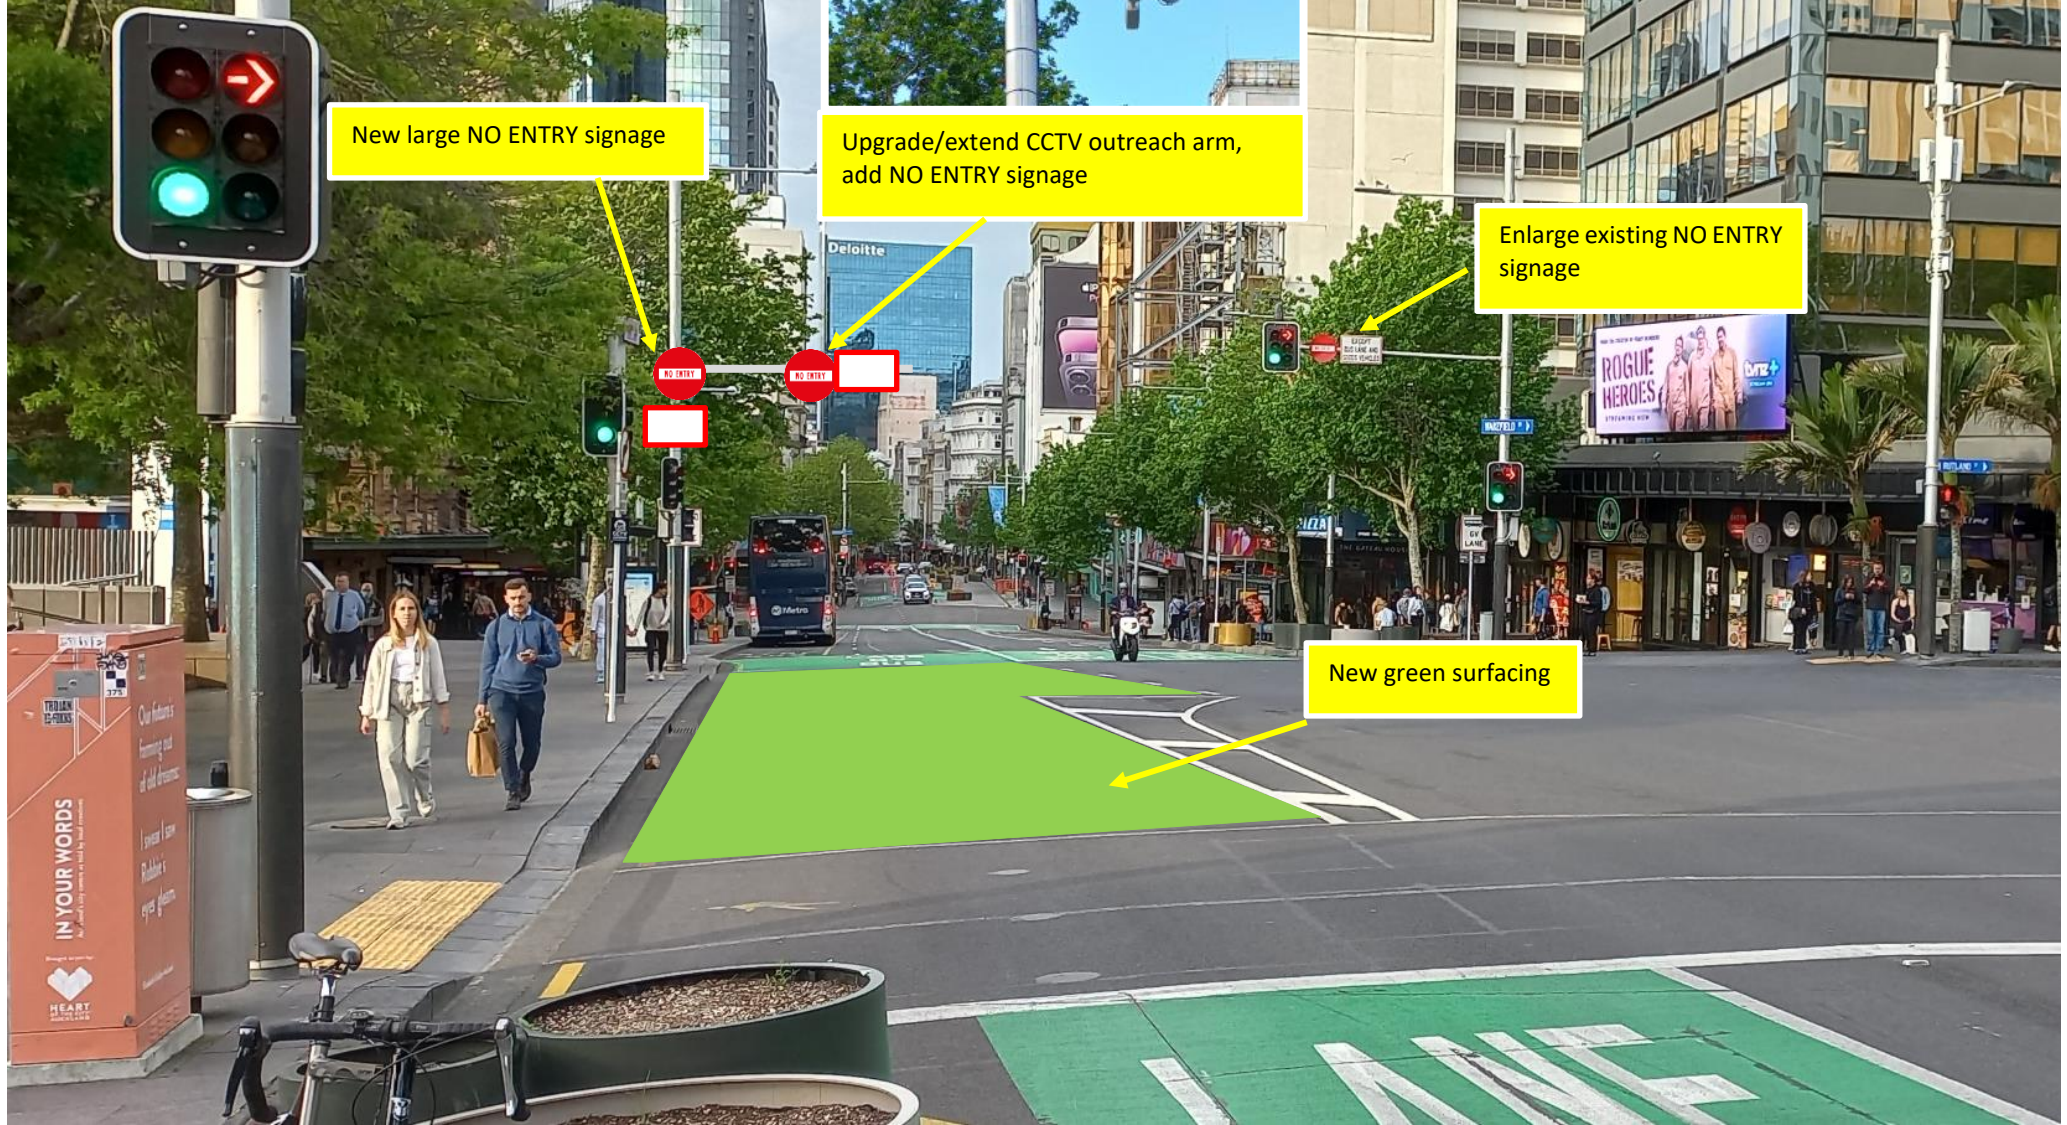

EVA Northbound Approach

New large NO ENTRY signage

Upgrade/extend CCTV outreach arm, add NO ENTRY signage

Enlarge existing NO ENTRY signage

New green surfacing

EVA Northbound Approach

New CCTV warning sign

NO ENTRY AHEAD
EXCEPT FOR
BUS LANE &
GOODS VEHICLES